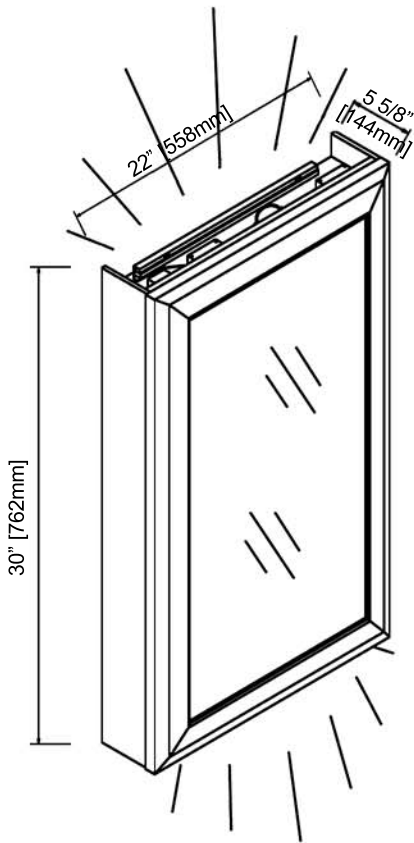

1505-MC20LED-R

20" LED Med Cabinet-right

SPECIFICATION SHEET

Features

- Materials: Hackberry Solids / Walnut Veneers
- Door: 1 (hinge-right)
- Hinge: Fully concealed, Soft closing
- Shelf: 3 (glass, adjustable)
- Back panel: Fully covered
- Mounting: Cleat

Colors / Finish

1505-Natural Walnut

- External, concealed LED strips emit light from top and bottom of cabinet
- on/off dimmer switch located in bottom right corner beneath the frame
- 1-LED (UL certified) recessed spot light (when door open) illuminates cabinet interior