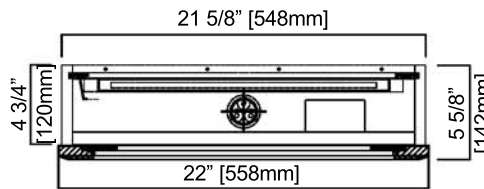

1505-MC20LED-R

20" LED Med Cabinet-right

SPECIFICATION SHEET

Features

- Materials: Hackberry Solids / Walnut Veneers
- Door: 1 (hinge-right)
- Hinge: Fully concealed, Soft closing
- Shelf: 3 (glass, adjustable)
- Back panel: Fully covered
- Mounting: Cleat

Colors / Finish

1505-Natural Walnut

- External, concealed LED strips emit light from top and bottom of cabinet
- on/off dimmer switch located in bottom right corner beneath the frame
- 1-LED (UL certified) recessed spot light (when door open) illuminates cabinet interior