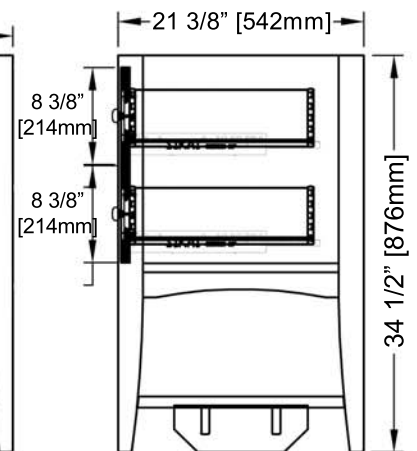

Shaker Americana

1512-VH6021D 60" Open Shelf Double Bowl Vanity

SPECIFICATION SHEET

Features

Materials: Poplar Solids / Cherry Veneers

Drawer: 4

Drawer Box: 1/2" solid pine, four-sided
English dovetail

Glides: Soft closing, undermount

Hardware: Brushed Nickel

Back panel: Fully covered

Side panels: 5/8" MDF with Cherry Veneers

Colors / Finish

1512-Polar White

09/10/18