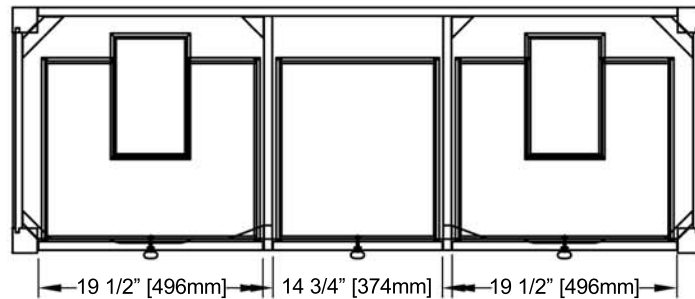

Shaker Americana

1512-VH6021D 60" Open Shelf Double Bowl Vanity

SPECIFICATION SHEET

Features

Materials: Poplar Solids / Cherry Veneers

Drawer: 4

Drawer Box: 1/2" solid pine, four-sided
English dovetail

Glides: Soft closing, undermount

Hardware: Brushed Nickel

Back panel: Fully covered

Side panels: 5/8" MDF with Cherry Veneers

Colors / Finish

1512-Polar White

09/10/18