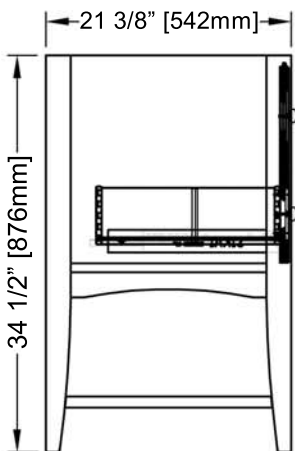

Shaker Americana

1512-VH6021D 60" Open Shelf Double Bowl Vanity

SPECIFICATION SHEET

Features

Materials: Poplar Solids / Cherry Veneers

Drawer: 4

Drawer Box: 1/2" solid pine, four-sided
English dovetail

Glides: Soft closing, undermount

Hardware: Brushed Nickel

Back panel: Fully covered

Side panels: 5/8" MDF with Cherry Veneers

Colors / Finish

1512-Polar White

09/10/18