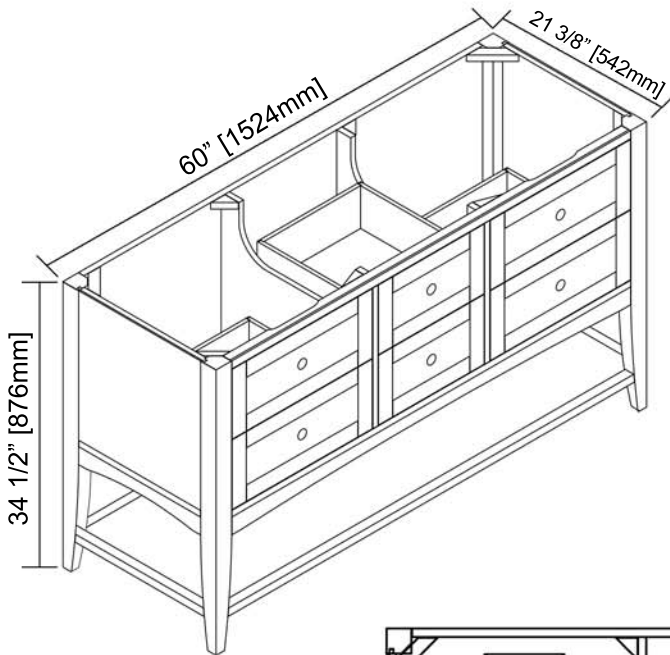

Shaker Americana

1512-VH6021D 60" Open Shelf Double Bowl Vanity

SPECIFICATION SHEET

Features

Materials: Poplar Solids / Cherry Veneers

Drawer: 4

Drawer Box: 1/2" solid pine, four-sided
English dovetail

Glides: Soft closing, undermount

Hardware: Brushed Nickel

Back panel: Fully covered

Side panels: 5/8" MDF with Cherry Veneers

Colors / Finish

1512-Polar White

09/10/18