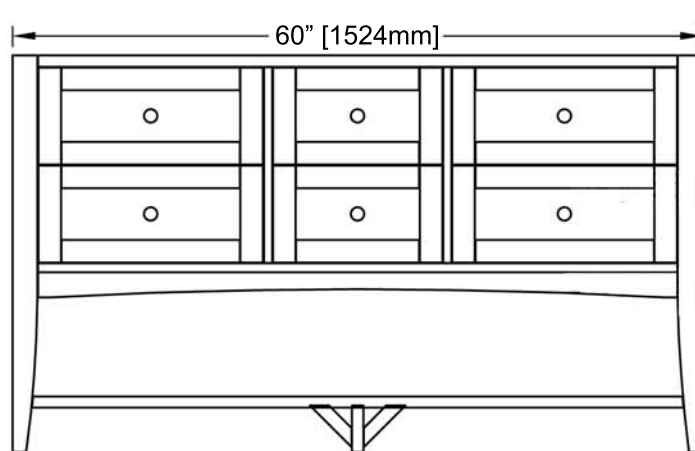

Shaker Americana

1512-VH6021D 60" Open Shelf Double Bowl Vanity

SPECIFICATION SHEET

Features

Materials: Poplar Solids / Cherry Veneers

Drawer: 4

Drawer Box: 1/2" solid pine, four-sided
English dovetail

Glides: Soft closing, undermount

Hardware: Brushed Nickel

Back panel: Fully covered

Side panels: 5/8" MDF with Cherry Veneers

Colors / Finish

1512-Polar White

09/10/18