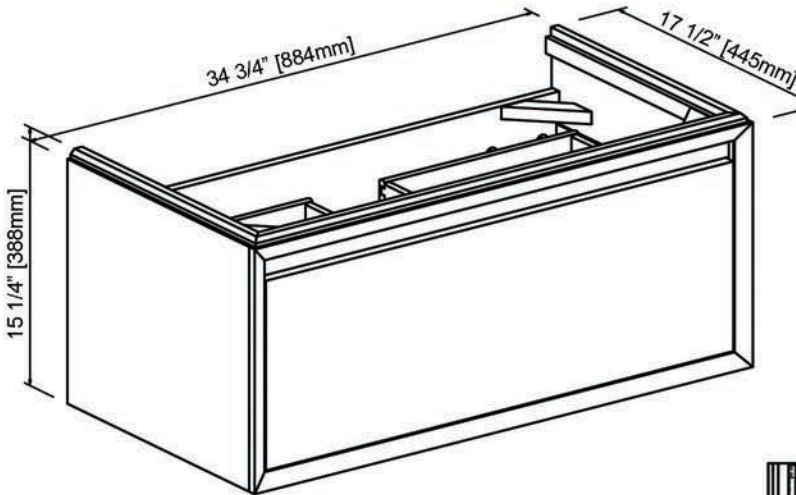

1505-WV3618

36x18" Wall Mount Vanity

SPECIFICATION SHEET

Features

- Materials: Hackberry Solids with Walnut Veneers
- Drawer: 1
- Drawer Box: 1/2" solid pine, English Dovetail
- Drawer Glides: Undermount
- Mirror metal trim: 1-1/4" metal plate, Powder-coated Gunmetal Gray
- Back panel: Fully covered
- Side panels: 1" MDF with Walnut Veneers

Colors / Finish

1505-Natural Walnut

supporting metal bracket for wall-mount
(separate package with L-shape metal plate)