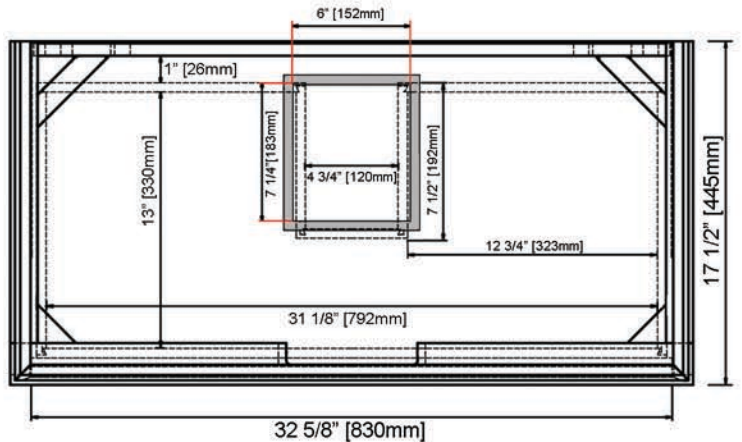

1505-WV3618

36x18" Wall Mount Vanity

SPECIFICATION SHEET

Features

- Materials: Hackberry Solids with Walnut Veneers
- Drawer: 1
- Drawer Box: 1/2" solid pine, English Dovetail
- Drawer Glides: Undermount
- Mirror metal trim: 1-1/4" metal plate, Powder-coated Gunmetal Gray
- Back panel: Fully covered
- Side panels: 1" MDF with Walnut Veneers

Colors / Finish

1505-Natural Walnut

supporting metal bracket for wall-mount
(separate package with L-shape metal plate)