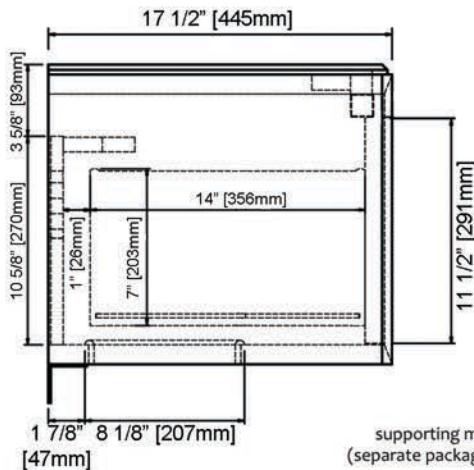

1505-WV3618

36x18" Wall Mount Vanity

SPECIFICATION SHEET

Features

- Materials: Hackberry Solids with Walnut Veneers
- Drawer: 1
- Drawer Box: 1/2" solid pine, English Dovetail
- Drawer Glides: Undermount
- Mirror metal trim: 1-1/4" metal plate, Powder-coated Gunmetal Gray
- Back panel: Fully covered
- Side panels: 1" MDF with Walnut Veneers

Colors / Finish

1505-Natural Walnut

supporting metal bracket for wall-mount
(separate package with L-shape metal plate)