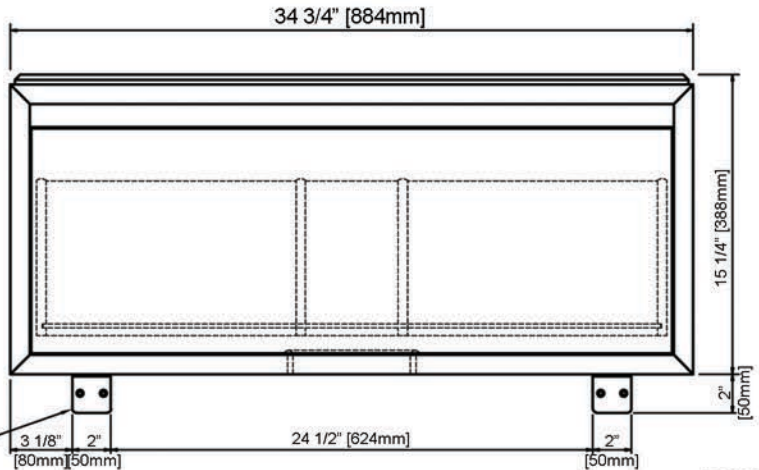

1505-WV3618

36x18" Wall Mount Vanity

SPECIFICATION SHEET

Features

- Materials: Hackberry Solids with Walnut Veneers
- Drawer: 1
- Drawer Box: 1/2" solid pine, English Dovetail
- Drawer Glides: Undermount
- Mirror metal trim: 1-1/4" metal plate, Powder-coated Gunmetal Gray
- Back panel: Fully covered
- Side panels: 1" MDF with Walnut Veneers

Colors / Finish

1505-Natural Walnut

supporting metal bracket for wall-mount
(separate package with L-shape metal plate)