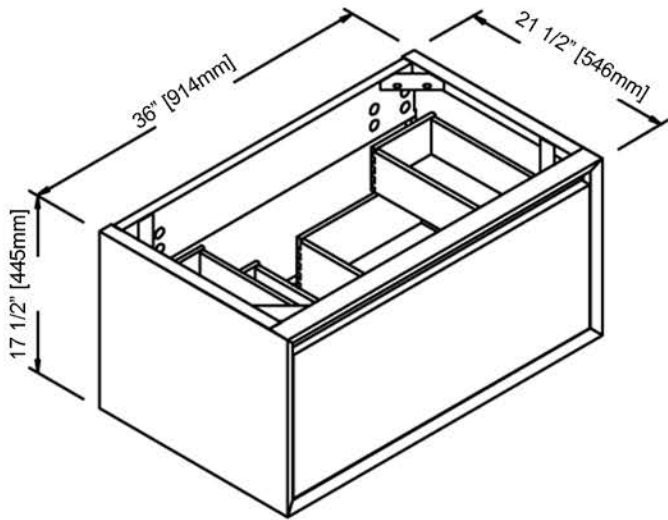

## 36" Wall Mount Vanity

#### Features

- Materials: Hackberry Solids with Fumed Red Gum Veneers
- Drawer: 2 (1 outer/push-open)  
(1 concealed/pull-open)
- Drawer Box: 1/2" Solid Pine, English dovetail
- Drawer Glides: Undermount
- Shelf: 1 (concealed-fixed)
- Metal trim: 1-1/4" metal plate, Powder-coated Gunmetal Gray
- Back panel: Fully covered
- Side panels: 1" PB with Fumed Red Gum Veneers