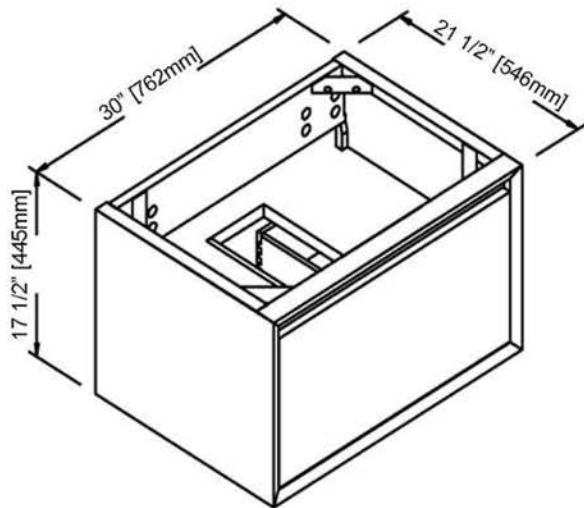

1545-WV30

30" Wall Mount Vanity

SPECIFICATION SHEET

Features

- Materials: Hackberry Solids with Fumed Red Gum Veneers
- Drawer: 1 (push-open)
- Drawer Box: 1/2" Solid Pine, English dovetail
- Drawer Glides: Undermount
- Shelf: 1 (concealed-fixed)
- Metal trim: 1-1/4" metal plate, Powder-coated Gunmetal Gray
- Back panel: Fully covered
- Side panels: 1" PB with Fumed Red Gum Veneers