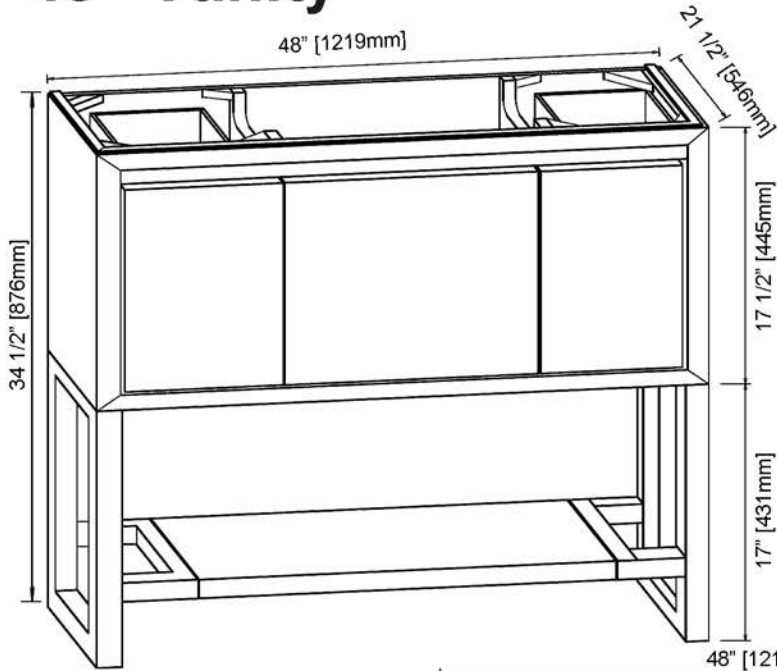

1545-V48

48" Vanity

SPECIFICATION SHEET

Features

- Materials: Hackberry Solids with Fumed Red Gum Veneers
- Drawer: 5 (3 outer/push-open)
(2 concealed/pull-open)
- Drawer Box: 1/2" solid pine, English Dovetail
- Drawer Glides: Undermount
- Metal trim: 1-1/4" metal plate, Powder-coated Gunmetal Gray
- Metal legs: 1" Square tube, Powder-coated Gunmetal Gray
- Back panel: Fully covered
- Side panels: 5/8" MDF with Fumed Red Gum Veneers