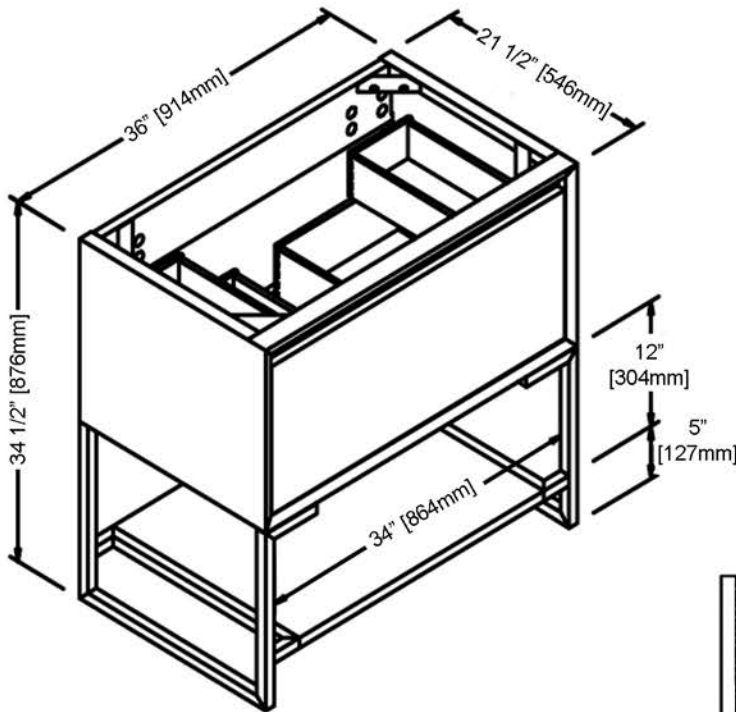

1545-V36

36" Vanity

SPECIFICATION SHEET

Features

Materials: Hackberry Solids with Fumed Red Gum Veneers

Drawer: 2 (1 outer/push-open)
(1 concealed/pull-open)

Drawer Box: 1/2" Solid Pine, English dovetail

Drawer Glides: Undermount

Shelf: 1 (concealed-fixed), 1 (open)

Metal trim: 1-1/4" metal plate, Powder-coated Gunmetal Gray

Metal legs: 1" Square tube, Powder-coated Gunmetal Gray

Back panel: Fully covered

Side panels: 1" PB with Fumed Red Gum Veneers