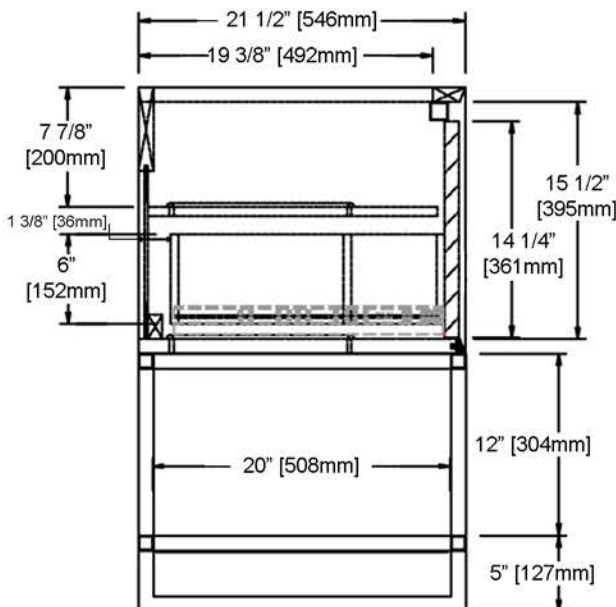

1545-V30 30" Vanity

SPECIFICATION SHEET

Features

- Materials: Hackberry Solids with Fumed Red Gum Veneers
- Drawer: 1 (push-open)
- Drawer Box: 1/2" Solid Pine, English dovetail
- Drawer Glides: Undermount
- Shelf: 1 (concealed-fixed), 1 (open)
- Metal trim: 1-1/4" metal plate, Powder-coated Gunmetal Gray
- Metal legs: 1" Square tube, Powder-coated Gunmetal Gray
- Back panel: Fully covered
- Side panels: 1" PB with Fumed Red Gum Veneers