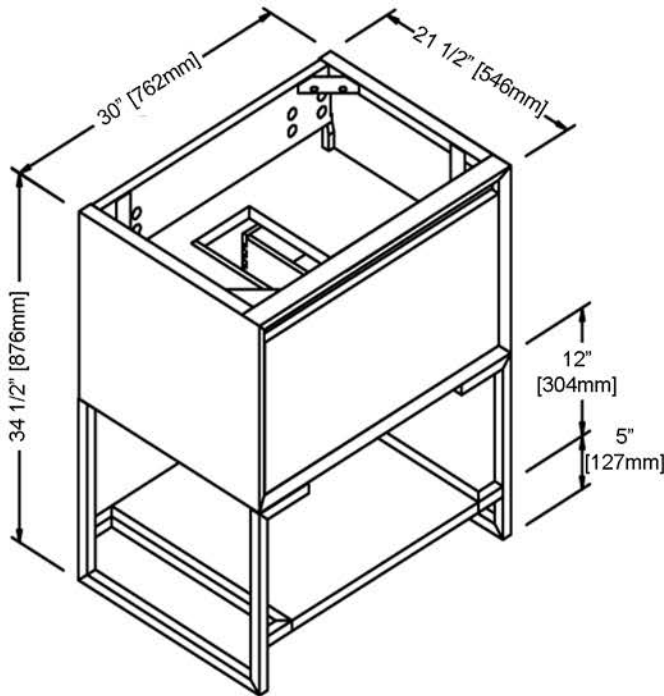

1545-V30 30" Vanity

SPECIFICATION SHEET

Features

- Materials: Hackberry Solids with Fumed Red Gum Veneers
- Drawer: 1 (push-open)
- Drawer Box: 1/2" Solid Pine, English dovetail
- Drawer Glides: Undermount
- Shelf: 1 (concealed-fixed), 1 (open)
- Metal trim: 1-1/4" metal plate, Powder-coated Gunmetal Gray
- Metal legs: 1" Square tube, Powder-coated Gunmetal Gray
- Back panel: Fully covered
- Side panels: 1" PB with Fumed Red Gum Veneers