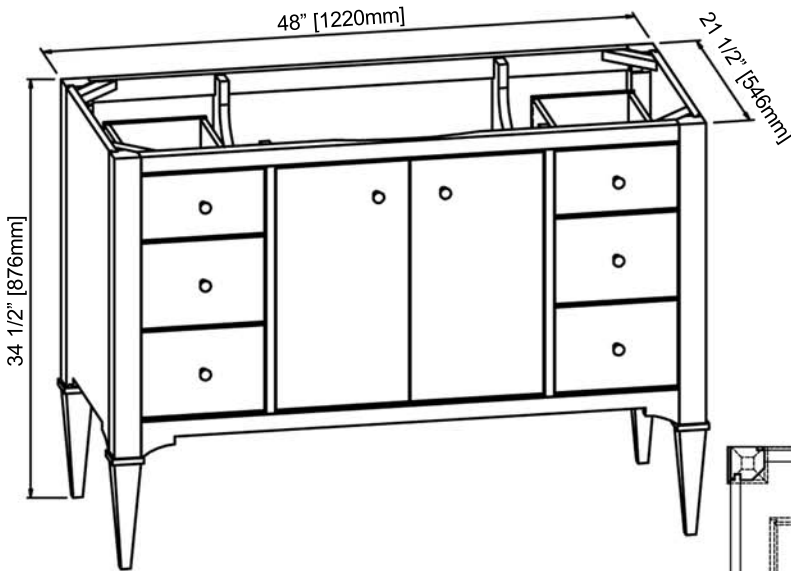

Charlottesville w/Brass

1539-V48A 48" Vanity-Door

SPECIFICATION SHEET

Features

- Materials: Hackberry Solids w/White Oak Veneers
- Door: 2
- Hinges: Fully concealed, Soft closing
- Drawer: 6
- Drawer Box: 1/2 solid pine, four-sided English Dovetail
- Glides: Undermount, Soft closing
- Shelf: 1 (adjustable)
- Hardware: Brass
- Back panel: Fully covered
- Side panels: 5/8" MDF with White Oak Veneers