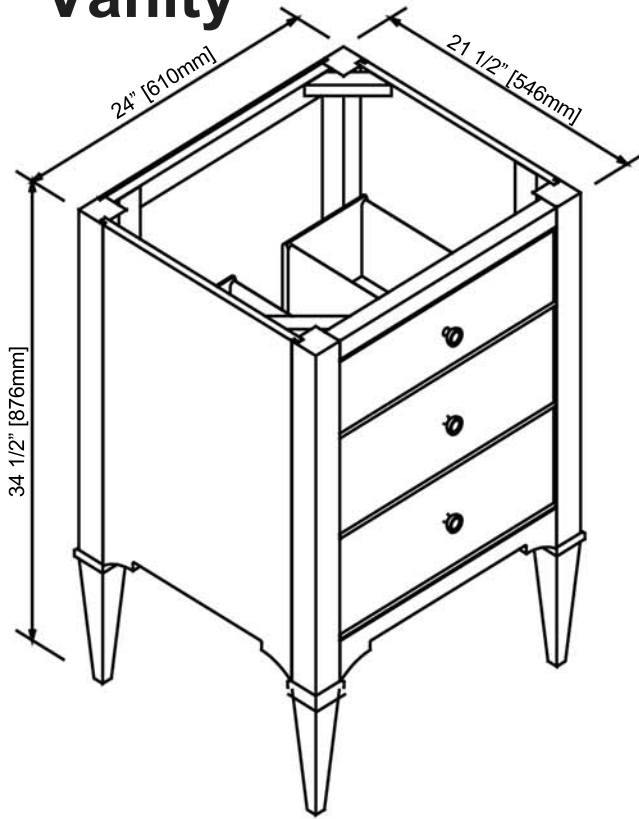

Charlottesville w/Brass

1539-V24 24" Vanity

SPECIFICATION SHEET

Features

Materials: Hackberry Solids with White Oak Veneers

Drawer: 2

Drawer Box: 1/2 solid pine, four-sided English Dovetail

Glides: Undermount, Soft closing

Hardware: Brass

Back panel: Fully covered

Side panels: 5/8" MDF with White Oak Veneers

Colors / Finish

1539-Vintage Black