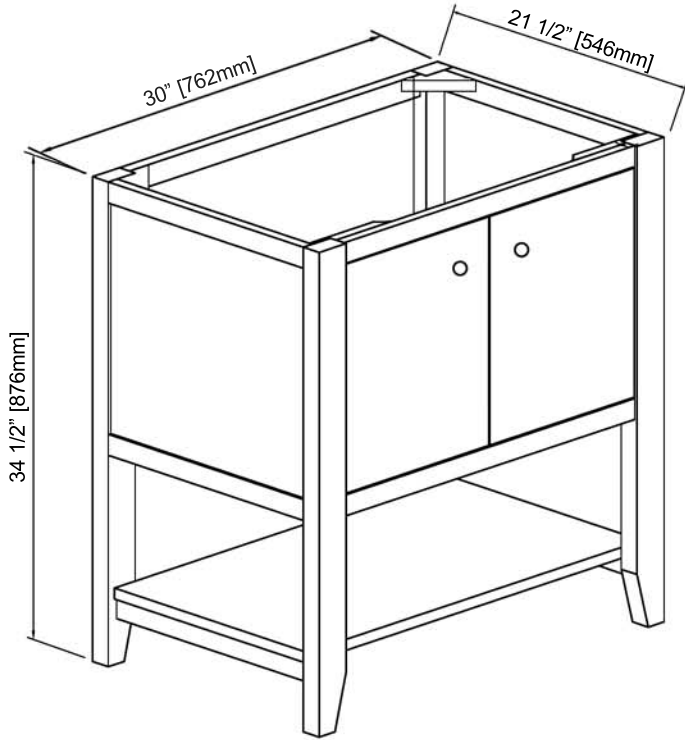

## 1515-VH30 30" Open Shelf Vanity

#### Features

- Materials: Solid Pine
- Doors: 2
- Hinges: Fully concealed soft closing
- Drawer: 1 (concealed)
- Drawer Box: 1/2" solid pine, English dovetail
- Drawer Glides: Soft closing, undermount
- Hardware: Matte Black
- Back panel: Fully covered