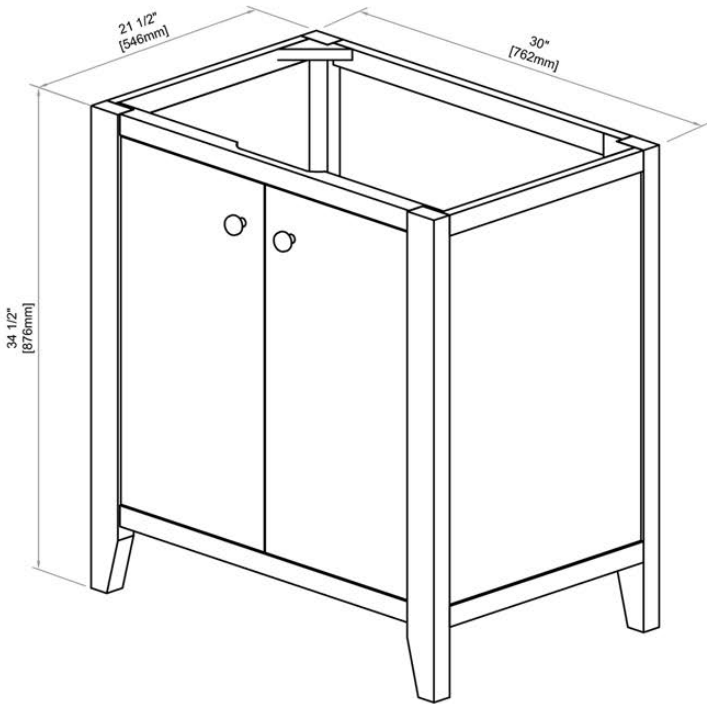

## 1515-V30 30" Vanity

#### Features

- Materials: Solid Pine
- Door: 2
- Hinges: Fully concealed, Soft closing
- Drawer: 1 (Concealed)
- Drawer Box: 1/2" Solids, 4 sided English Dovetail
- Glides: Soft closing
- Hardware: Matte Black