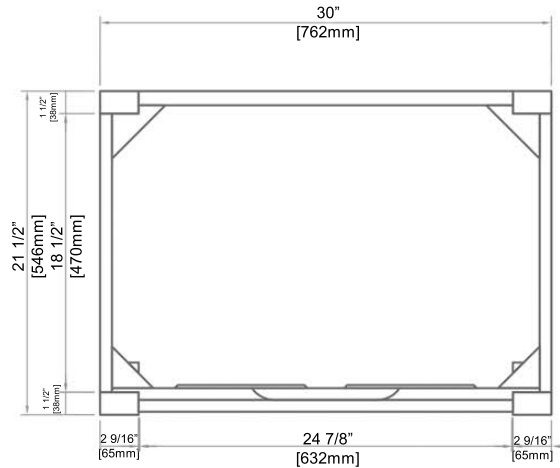

Colors / Finish

1515 - Toasted Almond