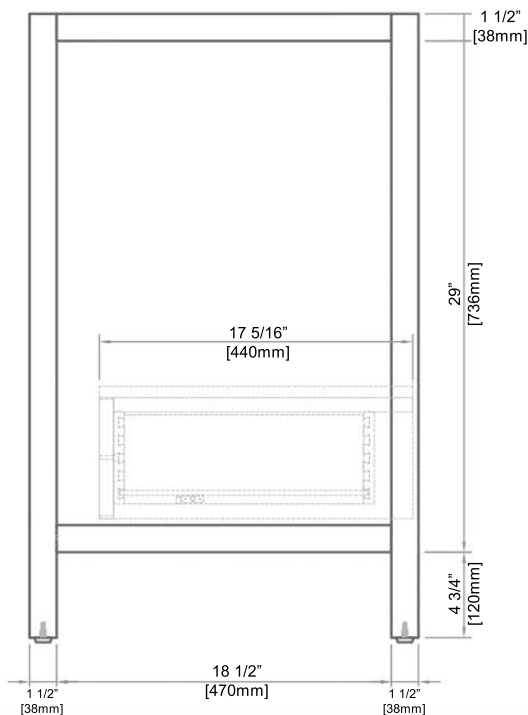

Colors / Finish

1515 - Toasted Almond