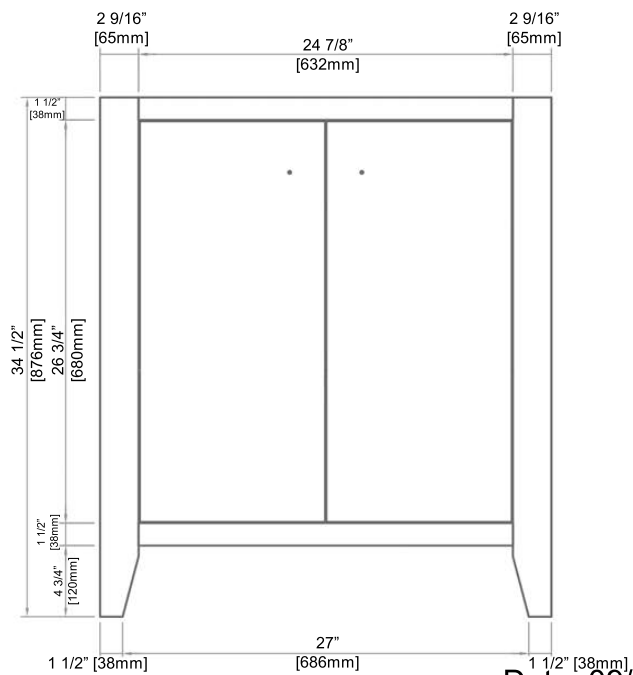

Colors / Finish

1515 - Toasted Almond