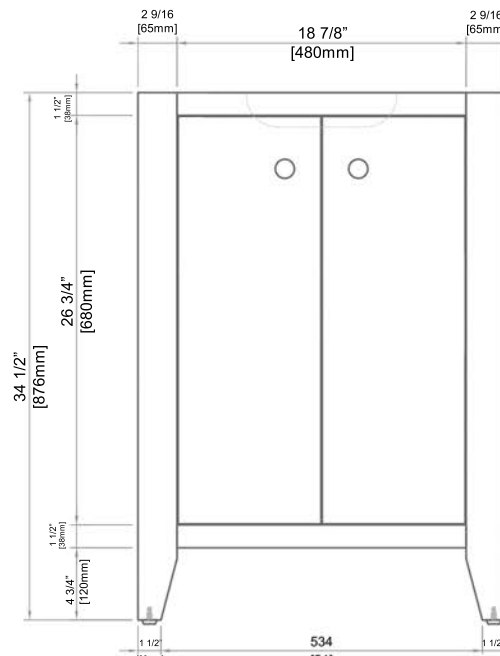

River View

1515-V24 24" Vanity

SPECIFICATION SHEET

Features

- Materials: Solid Pine
- Door: 2
- Hinges: Fully concealed, Soft closing
- Shelf: 1 (Adjustable)
- Glides: Soft closing
- Hardware: Matte Black
- Back panel: Fully covered

Colors / Finish

1515 - Toasted Almond

Date: 09/24/2018