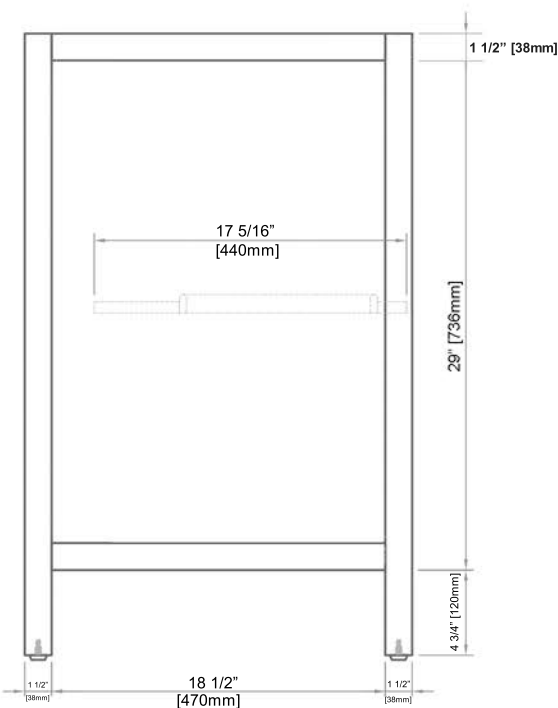

River View

1515-V24 24" Vanity

SPECIFICATION SHEET

Features

- Materials: Solid Pine
- Door: 2
- Hinges: Fully concealed, Soft closing
- Shelf: 1 (Adjustable)
- Glides: Soft closing
- Hardware: Matte Black
- Back panel: Fully covered

Colors / Finish

1515 - Toasted Almond

Date: 09/24/2018