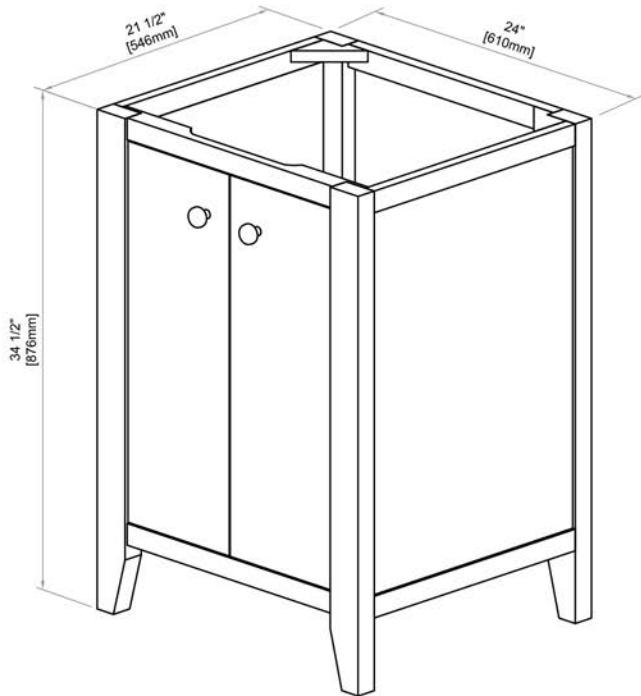

River View

1515-V24 24" Vanity

SPECIFICATION SHEET

Features

- Materials: Solid Pine
- Door: 2
- Hinges: Fully concealed, Soft closing
- Shelf: 1 (Adjustable)
- Glides: Soft closing
- Hardware: Matte Black
- Back panel: Fully covered

Colors / Finish

1515 - Toasted Almond

Date: 09/24/2018