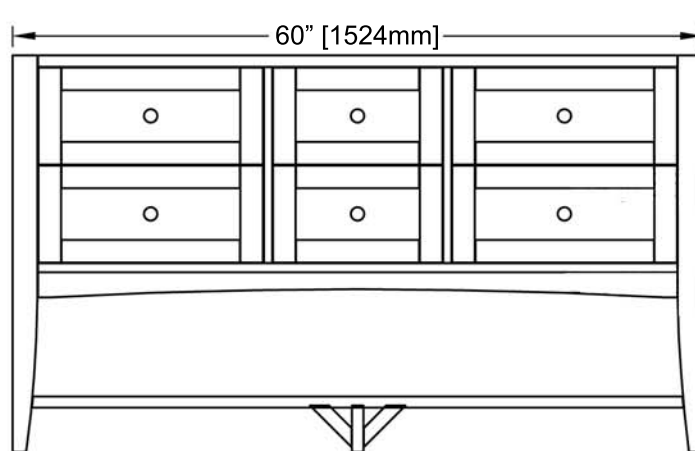

1514-VH6021D 60" Open Shelf Double Bowl Vanity

SPECIFICATION SHEET

Features

Materials: Poplar Solids / Cherry Veneers

Drawer: 4

Drawer Box: 1/2" solid pine, four-sided
English dovetail

Glides: Soft closing, undermount

Hardware: Brushed Nickel

Back panel: Fully covered

Side panels: 5/8" MDF with Cherry Veneers

Colors / Finish

1514-Light Gray

09/10/18