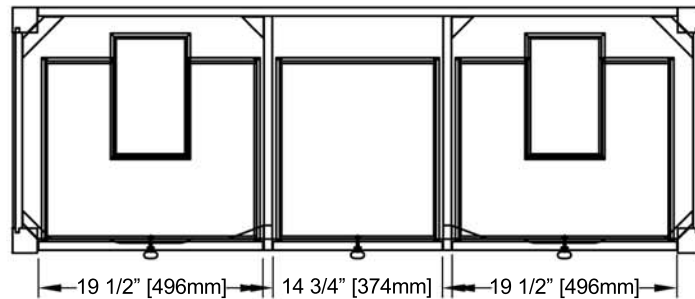

1514-VH6021D 60" Open Shelf Double Bowl Vanity

SPECIFICATION SHEET

Features

Materials: Poplar Solids / Cherry Veneers

Drawer: 4

Drawer Box: 1/2" solid pine, four-sided
English dovetail

Glides: Soft closing, undermount

Hardware: Brushed Nickel

Back panel: Fully covered

Side panels: 5/8" MDF with Cherry Veneers

Colors / Finish

1514-Light Gray

09/10/18