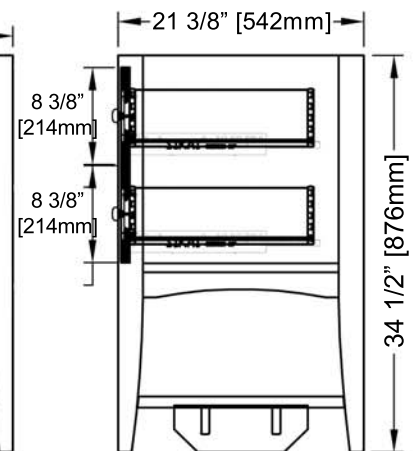

1514-VH6021D 60" Open Shelf Double Bowl Vanity

SPECIFICATION SHEET

Features

Materials: Poplar Solids / Cherry Veneers

Drawer: 4

Drawer Box: 1/2" solid pine, four-sided
English dovetail

Glides: Soft closing, undermount

Hardware: Brushed Nickel

Back panel: Fully covered

Side panels: 5/8" MDF with Cherry Veneers

Colors / Finish

1514-Light Gray

09/10/18