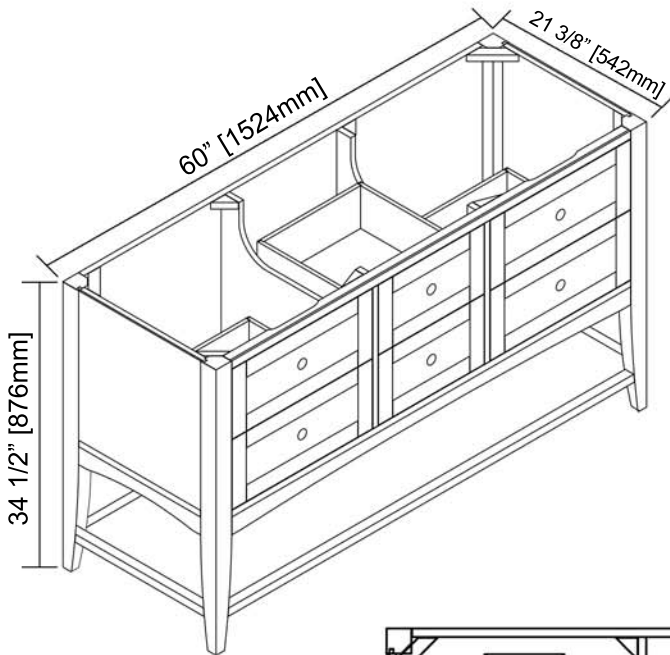

1514-VH6021D 60" Open Shelf Double Bowl Vanity

SPECIFICATION SHEET

Features

Materials: Poplar Solids / Cherry Veneers

Drawer: 4

Drawer Box: 1/2" solid pine, four-sided
English dovetail

Glides: Soft closing, undermount

Hardware: Brushed Nickel

Back panel: Fully covered

Side panels: 5/8" MDF with Cherry Veneers

Colors / Finish

1514-Light Gray

09/10/18