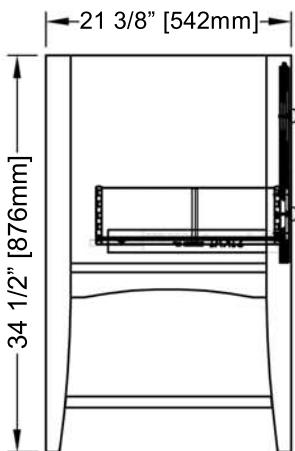

1514-VH6021D 60" Open Shelf Double Bowl Vanity

SPECIFICATION SHEET

Features

Materials: Poplar Solids / Cherry Veneers

Drawer: 4

Drawer Box: 1/2" solid pine, four-sided
English dovetail

Glides: Soft closing, undermount

Hardware: Brushed Nickel

Back panel: Fully covered

Side panels: 5/8" MDF with Cherry Veneers

Colors / Finish

1514-Light Gray

09/10/18