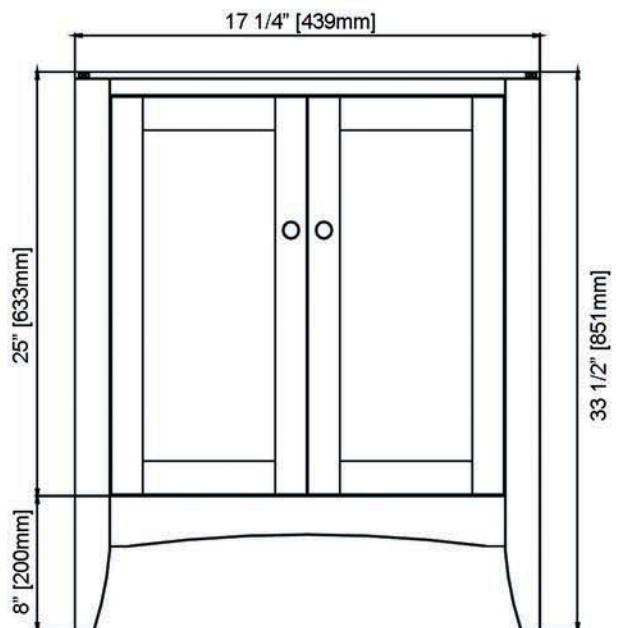

Colors / Finish

1512-Polar White