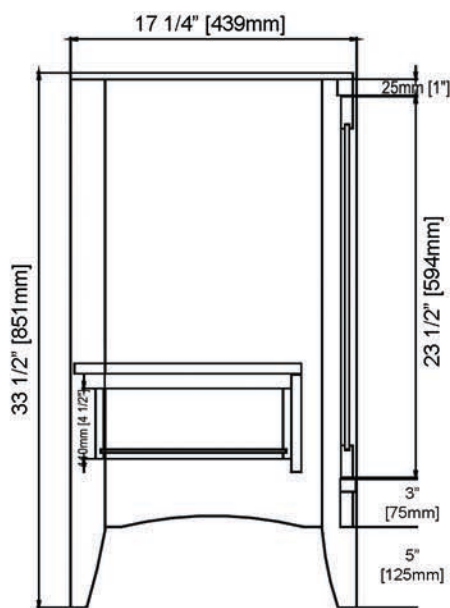

Colors / Finish

1512-Polar White