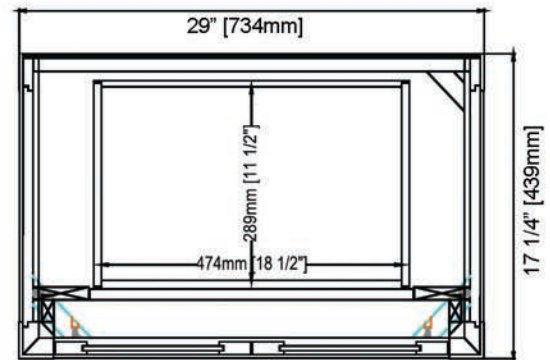

Colors / Finish

1512-Polar White