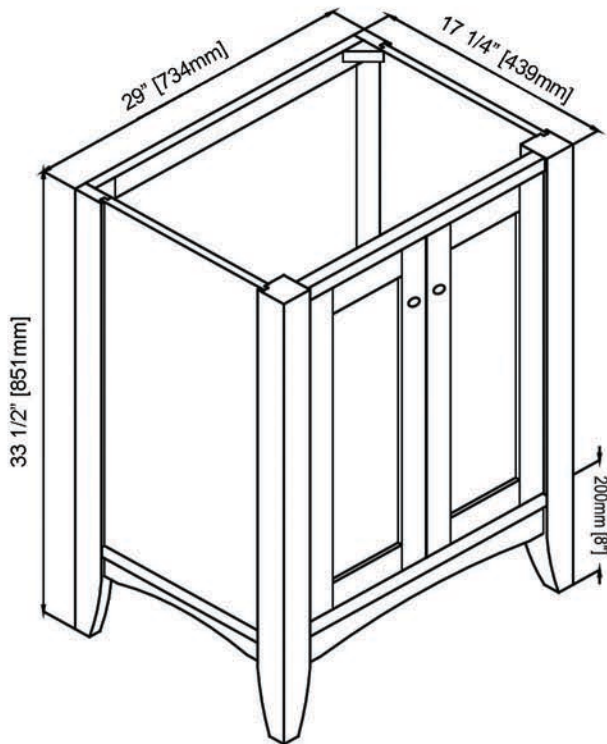

1512-V3018 30x18" Vanity

SPECIFICATION SHEET

Features

- Materials: Poplar solids with Hardwood veneers
- Door: 2
- Hinges: Fully concealed, Soft closing
- Drawer: 1 (concealed)
- Drawer Box: 1/2" Solid Pine, English Dovetail
- Drawer Glides: Soft closing, undermount
- Hardware: Brushed Nickel
- Back panel: Fully covered
- Side panels: 5/8" MDF with Hardwood veneers