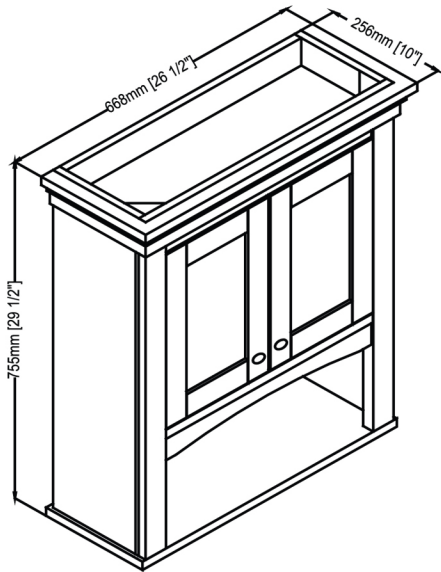

Shaker Americana

1512-BV24
24" Bath Valet

SPECIFICATION SHEET

Features

Materials: Poplar Solids with Hardwood Veneers

Hinges: Fully concealed, soft closing

Doors: 2

Shelves: 1 (adjustable) 1 (open)

Back panel: Fully covered

Mounting: Cleats

Hardware: Brushed Nickel

Colors / Finish

1512-Polar White