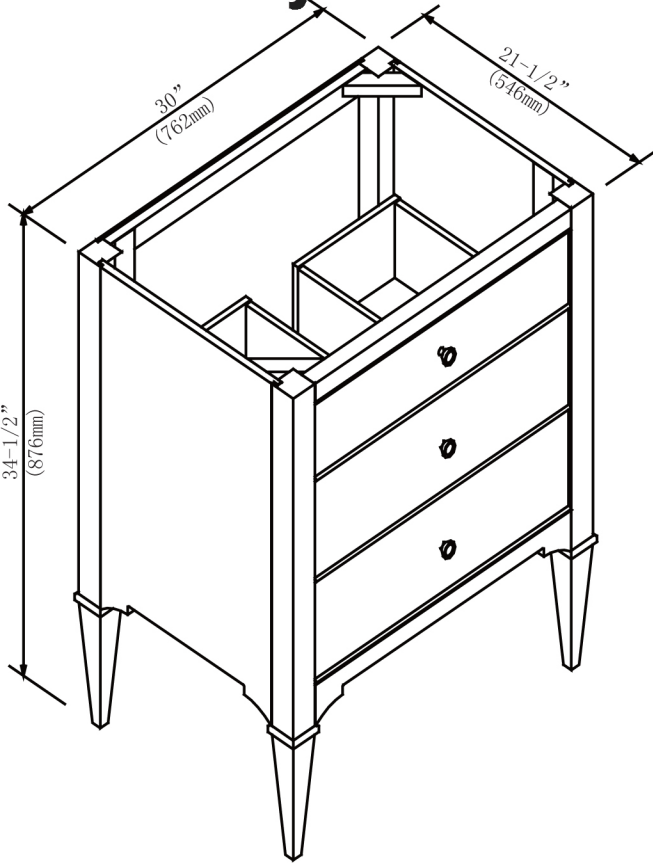

## 1511-V30 30" Vanity

### SPECIFICATION SHEET

#### Features

- Materials: Hackberry with Oak veneers
- Drawers: 2
- Drawer Boxes: 1/2" solid pine, four-sided English dovetail
- Glides: Soft closing
- Hardware: Polished Nickel
- Back panel: Fully covered
- Side panels: 5/8" MDF with Oak Veneers