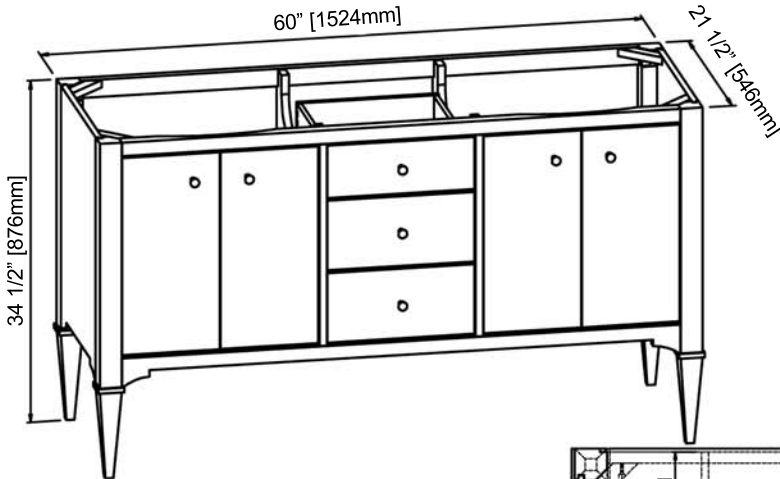

Charlottesville w/Nickel

1510-V6021DA 60" Double Bowl Vanity-Door

SPECIFICATION SHEET

Features

Materials: Hackberry Solids with White Oak Veneers

Door: 4

Hinges: Fully concealed, Soft closing

Drawer: 3

Drawer Box: 1/2 solid pine, four-sided English Dovetail

Glides: Soft closing

Shelf: 2 (adjustable)

Hardware: Nickel

Back panel: Fully covered

Side panels: 5/8" MDF with White Oak Veneers

Colors / Finish

1510-Light Gray