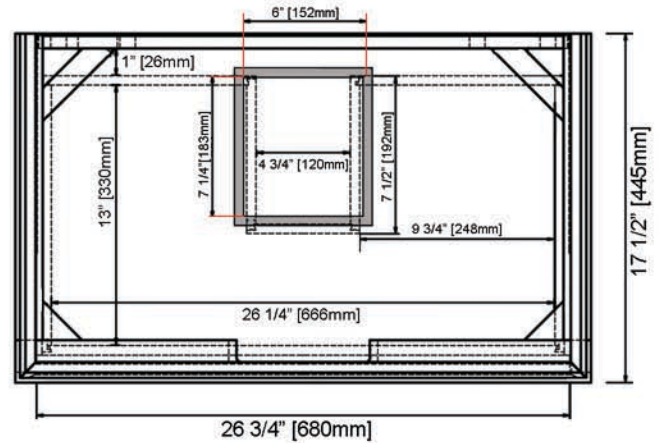

1505-WV3018

30x18" Wall Mount Vanity

SPECIFICATION SHEET

Features

- Materials: Hackberry Solids with Walnut Veneers
- Drawer: 1 (push-open)
- Drawer Box: 1/2" solid pine, English Dovetail
- Drawer Glides: Undermount
- Mirror metal trim: 1-1/4" metal plate, Powder-coated Gunmetal Gray
- Back panel: Fully covered
- Side panels: 1" MDF with Walnut Veneers

Colors / Finish

1505-Natural Walnut

supporting metal bracket for wall-mount (separate package with L-shape metal plate)