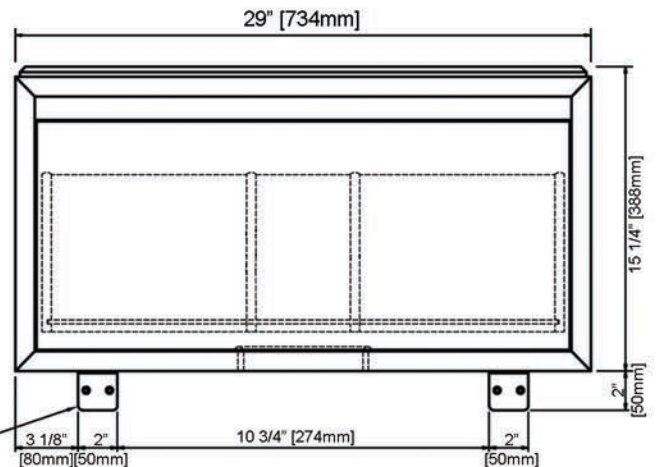

1505-WV3018

30x18" Wall Mount Vanity

SPECIFICATION SHEET

Features

- Materials: Hackberry Solids with Walnut Veneers
- Drawer: 1 (push-open)
- Drawer Box: 1/2" solid pine, English Dovetail
- Drawer Glides: Undermount
- Mirror metal trim: 1-1/4" metal plate, Powder-coated Gunmetal Gray
- Back panel: Fully covered
- Side panels: 1" MDF with Walnut Veneers

Colors / Finish

1505-Natural Walnut

supporting metal bracket for wall-mount (separate package with L-shape metal plate)