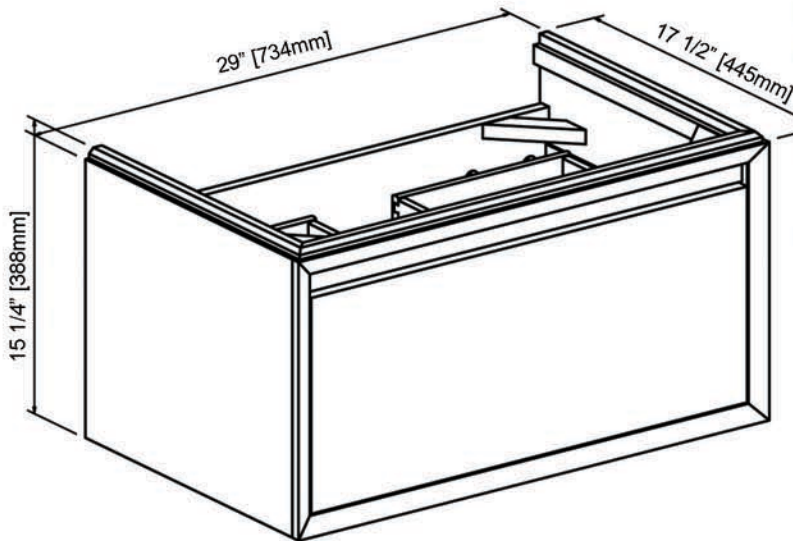

1505-WV3018

30x18" Wall Mount Vanity

SPECIFICATION SHEET

Features

- Materials: Hackberry Solids with Walnut Veneers
- Drawer: 1 (push-open)
- Drawer Box: 1/2" solid pine, English Dovetail
- Drawer Glides: Undermount
- Mirror metal trim: 1-1/4" metal plate, Powder-coated Gunmetal Gray
- Back panel: Fully covered
- Side panels: 1" MDF with Walnut Veneers

Colors / Finish

1505-Natural Walnut

supporting metal bracket for wall-mount (separate package with L-shape metal plate)