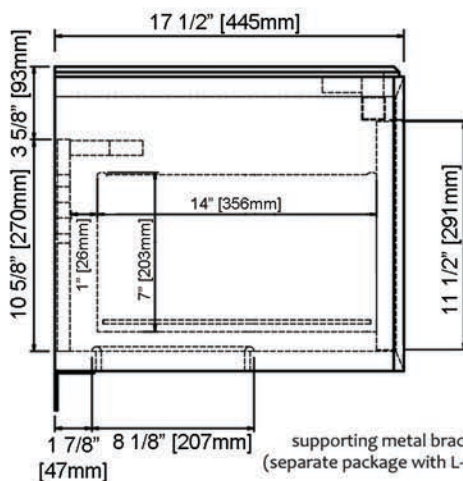

1505-WV3018

30x18" Wall Mount Vanity

SPECIFICATION SHEET

Features

- Materials: Hackberry Solids with Walnut Veneers
- Drawer: 1 (push-open)
- Drawer Box: 1/2" solid pine, English Dovetail
- Drawer Glides: Undermount
- Mirror metal trim: 1-1/4" metal plate, Powder-coated Gunmetal Gray
- Back panel: Fully covered
- Side panels: 1" MDF with Walnut Veneers

Colors / Finish

1505-Natural Walnut

supporting metal bracket for wall-mount (separate package with L-shape metal plate)