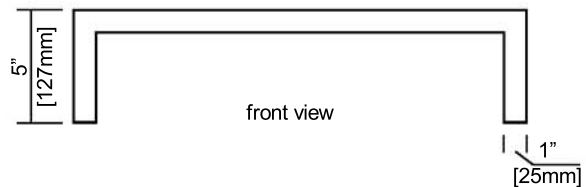

Colors / Finish

Powder-coated Gunmetal Gray

top down view