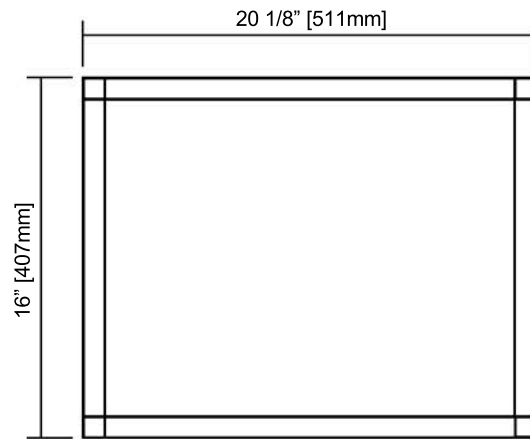

Colors / Finish

Powder-coated Gunmetal Gray

top down view