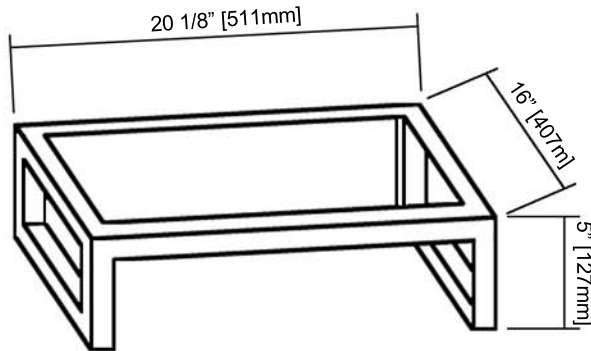

## 20x16x5" Metal Leg

#### Features

Materials: 1" Square tube