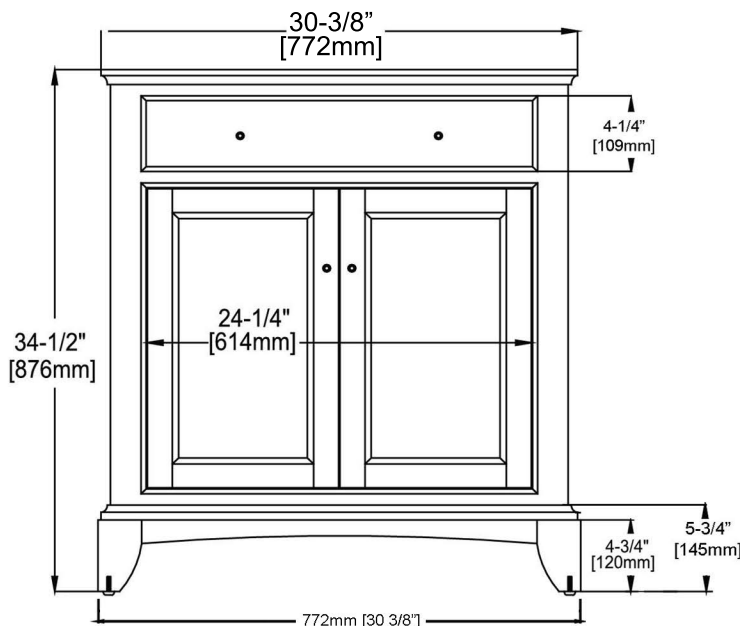

Smithfield

1504-V30 30" Vanity

SPECIFICATION SHEET

Features

Materials: Poplar solids with Ash Veneers
Doors: 2
Hinges: Fully concealed, soft closing
Shelves: 1 (adjustable)
Hardware: Brushed Nickel
Back panel: Fully covered
Side panels: 5/8" MDF with Ash Veneers

Colors / Finish

1504-Medium Gray

06/25/2018