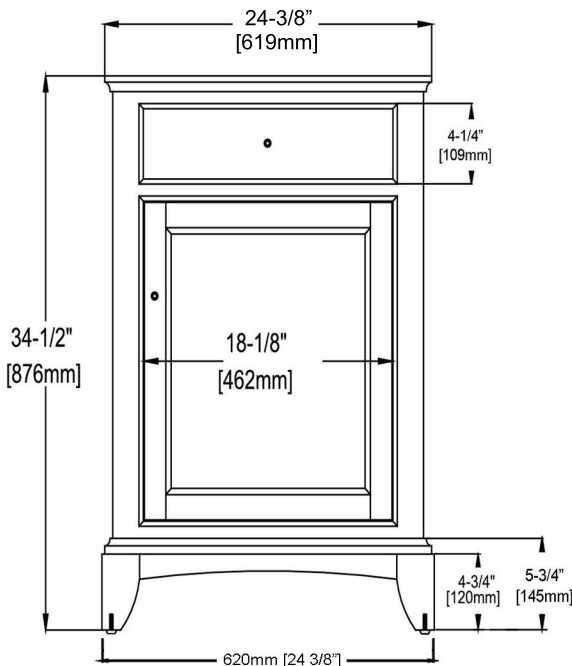

Colors / Finish

1504-Medium Gray