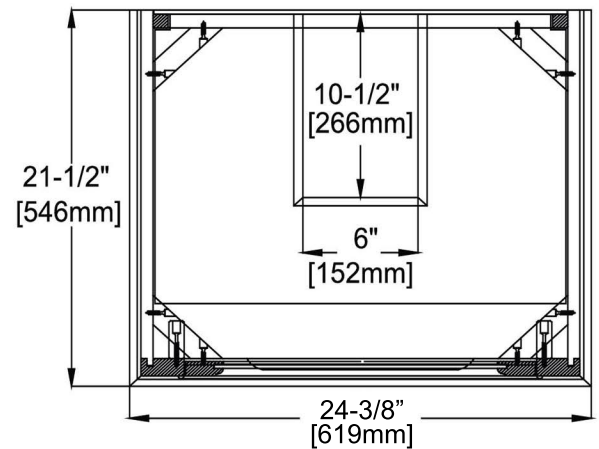

Colors / Finish

1504-Medium Gray