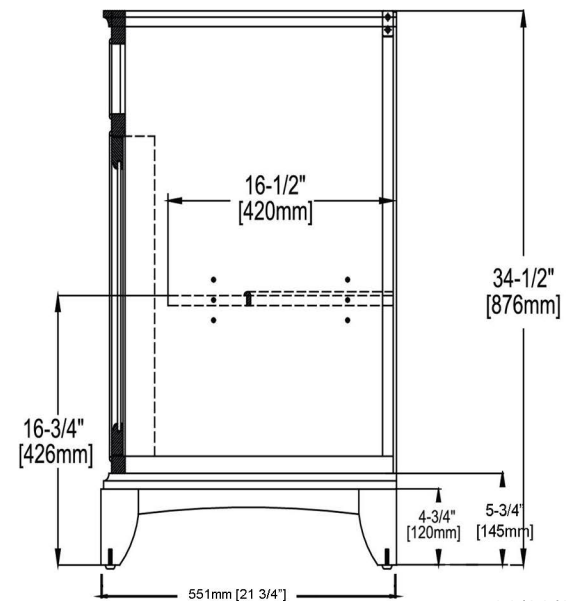

Colors / Finish

1504-Medium Gray