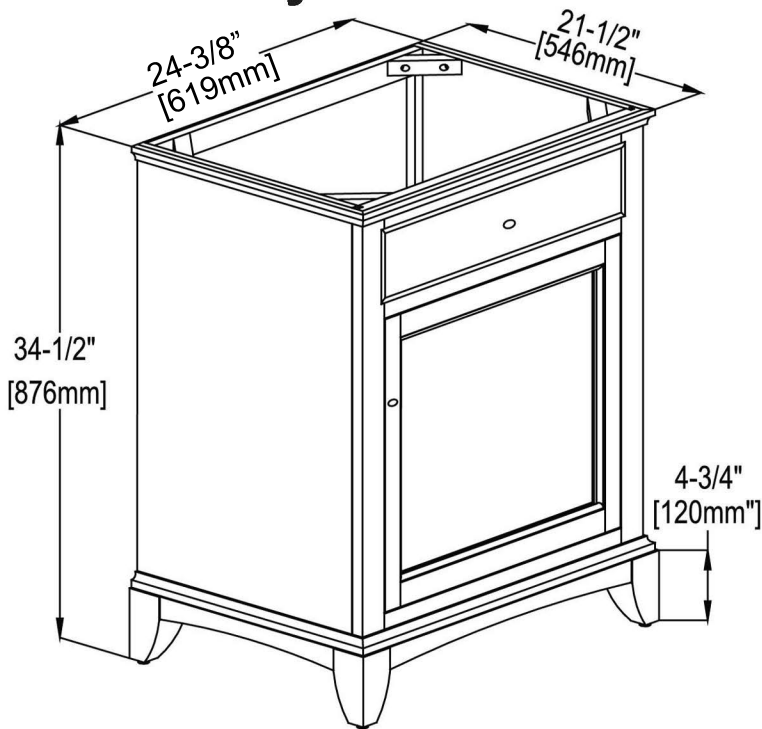

1504-V24 24" Vanity

SPECIFICATION SHEET

Features

Materials: Poplar solids with Ash Veneers
 Doors: 1 (hinge-right)
 Hinges: Fully concealed, soft closing
 Shelves: 1 (adjustable)
 Hardware: Brushed Nickel
 Back panel: Fully covered
 Side panels: 5/8" MDF with Ash Veneers