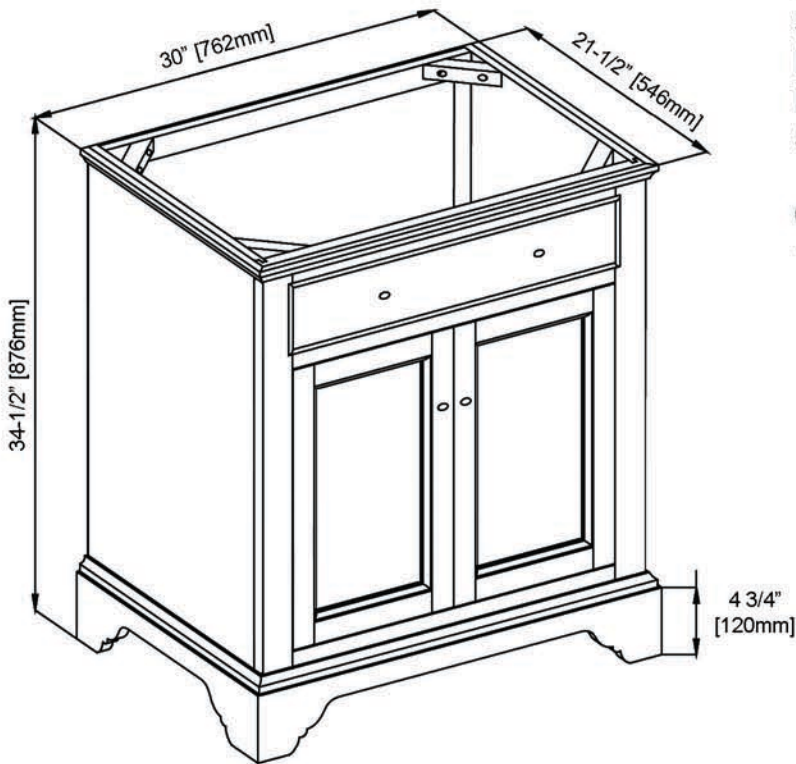

Framingham

1502-V30 30" Vanity

SPECIFICATION SHEET

Features

- Materials: Poplar Solids with Maple Veneers
- Doors: 2
- Shelves: 1 (adjustable)
- Hardware: Brushed Nickel
- Back panel: Fully covered
- Side panels: MDF with Maple Veneers

Colors / Finish

1502-Polar White

12/12/17