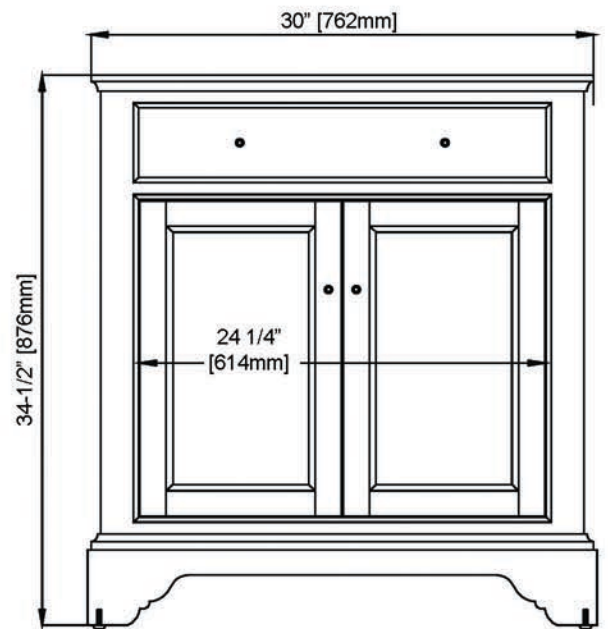

Framingham

1502-V30 30" Vanity

SPECIFICATION SHEET

Features

- Materials: Poplar Solids with Maple Veneers
- Doors: 2
- Shelves: 1 (adjustable)
- Hardware: Brushed Nickel
- Back panel: Fully covered
- Side panels: MDF with Maple Veneers

Colors / Finish

1502-Polar White

12/12/17