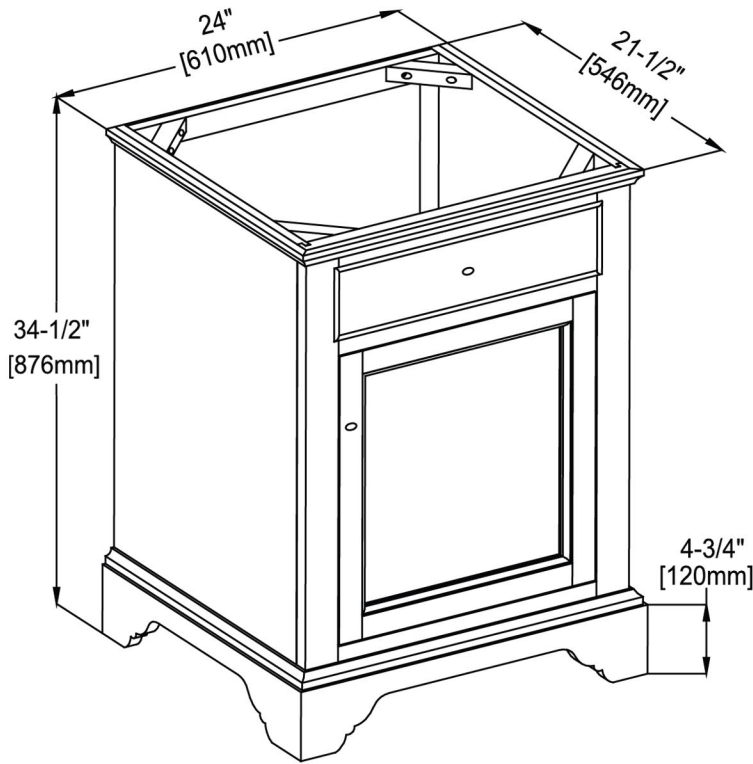

Framingham

1502-V24 24" Vanity

SPECIFICATION SHEET

Features

Materials: Poplar solids with Maple Veneers
 Doors: 1 (hinge-right)
 Hinges: Fully concealed, soft closing
 Shelves: 1 (adjustable)
 Hardware: Brushed Nickel
 Back panel: Fully covered
 Side panels: 5/8" MDF with Maple Veneers