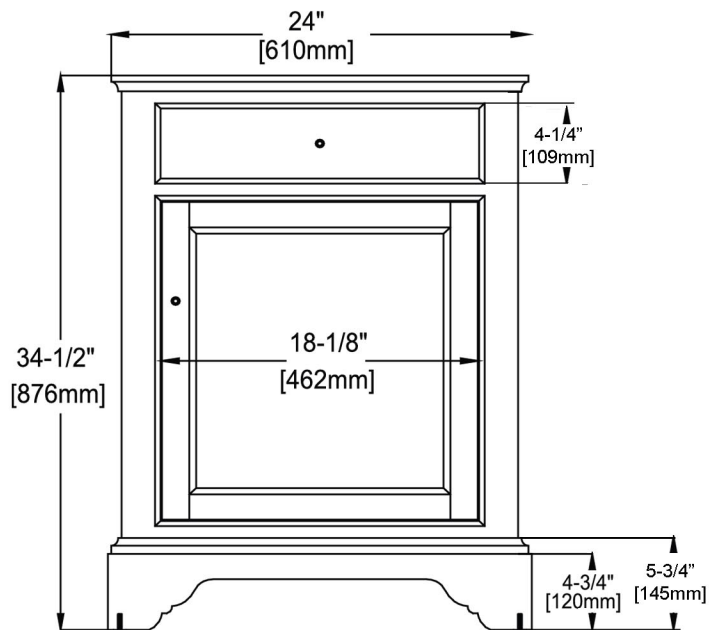

Framingham

1502-V24 24" Vanity

SPECIFICATION SHEET

Features

Materials: Poplar solids with Maple Veneers
 Doors: 1 (hinge-right)
 Hinges: Fully concealed, soft closing
 Shelves: 1 (adjustable)
 Hardware: Brushed Nickel
 Back panel: Fully covered
 Side panels: 5/8" MDF with Maple Veneers