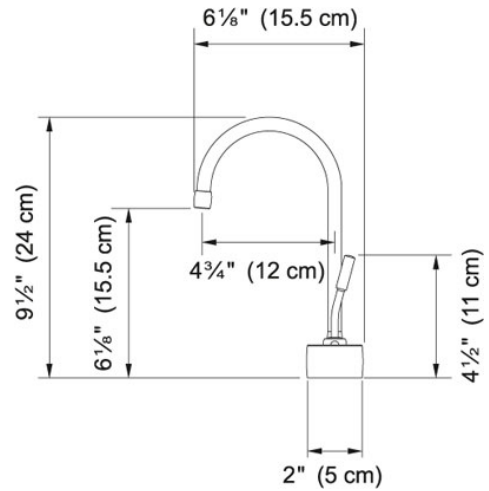

Cold Water Only - DW7000 DW7000 Polished Chrome |

120.0296.726

FAMILY : Point of Use and Filtration | SERIE : Cold Water Only - DW7000 | MODEL : DW7000 | FINISH : Polished Chrome |

INSTALLATION TYPE : Point of Use and Filtration | STYLE : Contemporary

TECHNICAL DATA

Version Cold Water Dispenser

Where to buy Showroom

Where to buy Showroom

Cold Water Only - DW7000 DW7000 Polished Chrome |
120.0296.726

FAMILY : Point of Use and Filtration | SERIE : Cold Water Only - DW7000 | MODEL : DW7000 | FINISH : Polished Chrome |
INSTALLATION TYPE : Point of Use and Filtration | STYLE : Contemporary