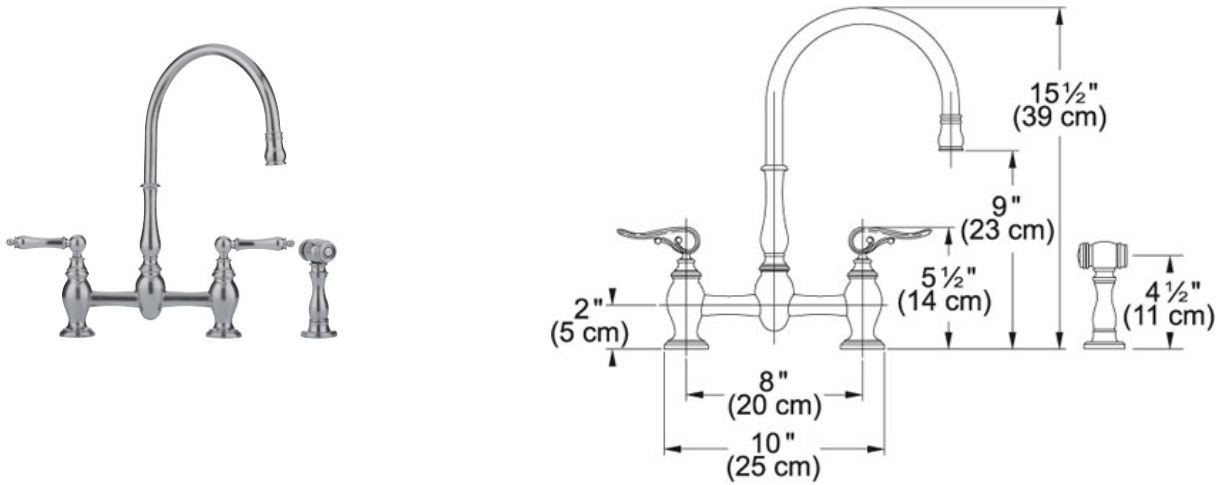

Farm House FF6080a Satin Nickel | 115.0254.383

FAMILY : **Faucets** | SERIE : **Farm House** | MODEL : **FF6080a** | FINISH : **Satin Nickel** | INSTALLATION TYPE : **Faucets** | STYLE : **Traditional**

TECHNICAL DATA

Version	Arc Spout / Side Spray
Faucet Operation	2 Handle Mixer
Faucet Hole	3
Type of Material	Plated Brass
Flow Rate	1.75 gpm
Spray Type	Full Spray
Spout Swivel Range	360 °
Where to buy	Showroom
Where to buy	Showroom