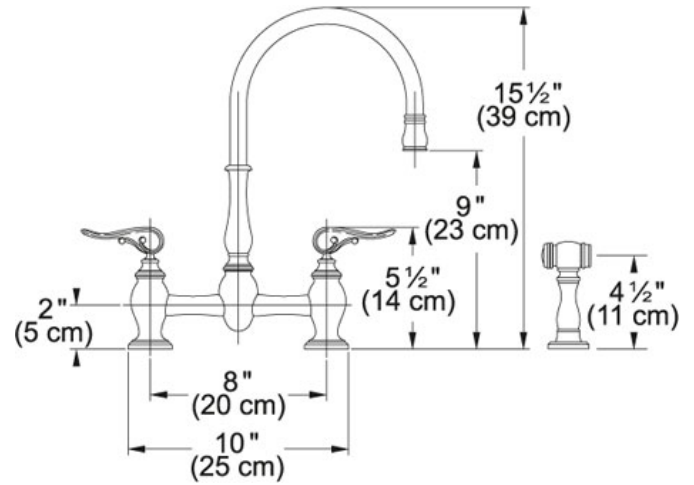

## Farm House FF6000a Polished Chrome | 115.0254.380

FAMILY : Faucets | SERIE : Farm House | MODEL : FF6000a | FINISH : Polished Chrome | INSTALLATION TYPE : 3 Hole Installation | STYLE : Traditional

### TECHNICAL DATA

Version	Arc Spout / Side Spray
Faucet Operation	2 Handle Mixer
Faucet Hole	3
Type of Material	Plated Brass
Flow Rate	1.75 gpm
Spray Type	Full Spray
Spout Swivel Range	360 °
Where to buy	Showroom
Where to buy	Showroom

Farm House FF6000a Polished Chrome | 115.0254.380

FAMILY : **Faucets** | SERIE : **Farm House** | MODEL : **FF6000a** | FINISH : **Polished Chrome** | INSTALLATION TYPE : **3 Hole Installation** | STYLE : **Traditional**

---

**RELATED PARTS**

---

---

119.0191.630

---

---

115.0177.857