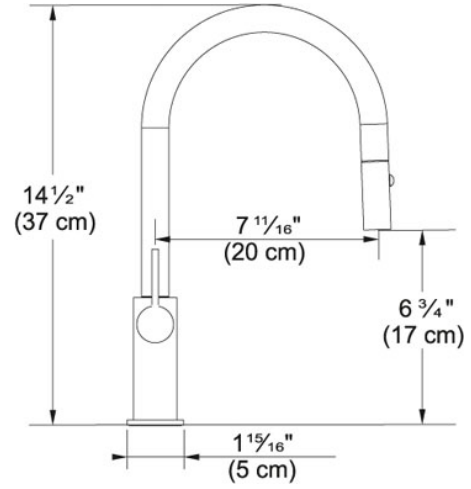

## TECHNICAL DATA

Version	Pull-Down Nozzle
Flow Rate	1.75 gpm
Spray Type	Full and Needle Spray
Cartridge	Ceramic Cartridge
Faucet Operation	Side Lever
Countertop hole diameter	1 3/8"
Spout Swivel Range	180 °
Where to buy	Showroom
Where to buy	Showroom