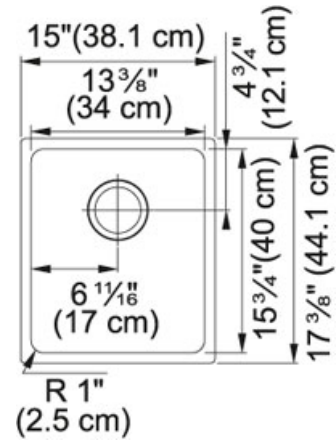

Kubus KBG11013CHA Granite Champagne | 125.0384.333

FAMILY : Sinks | SERIE : Kubus | MODEL : KBG11013CHA | INSTALLATION TYPE : Undermount | FINISH : Granite Champagne | STYLE : Transitional

TECHNICAL DATA

Minimum Cabinet Size	18"
Drain Opening	3 1/2"
Length overall	15"
Width overall	17 5/16"
Depth Overall	7 7/8"
Length of large bowl	13 3/8"
Width of large bowl	15 3/4"
Depth of large bowl	7 7/8"
Number of Bowls	1
Type of Material	Granite
Where to buy	Showroom