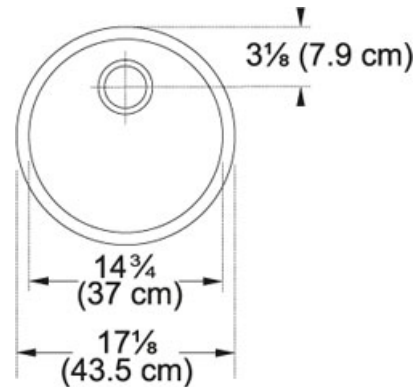

### TECHNICAL DATA

Minimum Cabinet Size	21"
Drain Opening	3 1/2"
Length overall	17 1/8"
Width overall	6 9/16"
Length of large bowl	14 3/4"
Width of large bowl	14 3/4"
Depth of large bowl	6 9/16"
Number of Bowls	1
Type of Material	20-GA-STAINLESS-STEEL
Cut-Out Template	Yes
Installation Clips	Yes
Where to buy	Showroom
Where to buy	Showroom