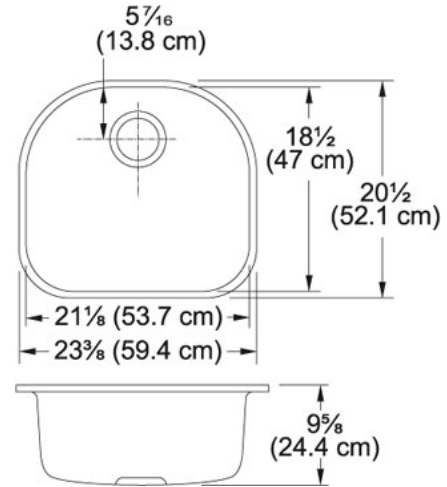

Prestige PRK11021 Fireclay White | 126.0188.745

FAMILY : Sinks | SERIE : Prestige | MODEL : PRK11021 | FINISH : Fireclay White | INSTALLATION TYPE : Undermount | STYLE : Transitional

TECHNICAL DATA

Minimum Cabinet Size	27"
Length overall	22 1/4"
Width overall	22 5/16"
Length of large bowl	21 1/8"
Width of large bowl	18 15/16"
Depth of large bowl	8 5/8"
Number of Bowls	1
Type of Material	Fireclay
Cut-Out Template	No
Installation Clips	Yes
Franke Integral Ledge	BUILT-IN
Where to buy	Showroom
Where to buy	Showroom