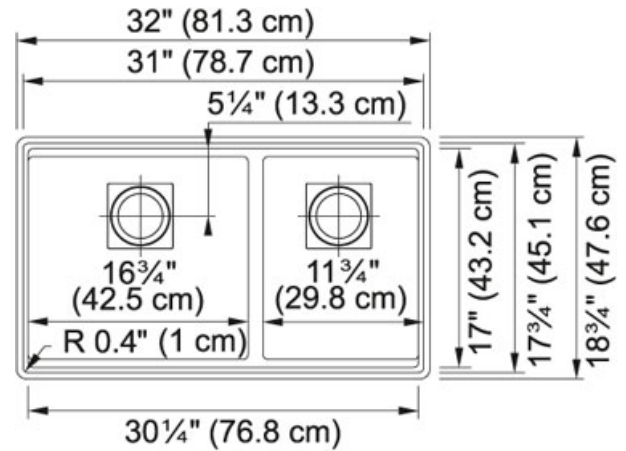

Peak PKG160MOC Granite Mocha | 125.0389.613

FAMILY : Sinks | SERIE : Peak | MODEL : PKG160MOC | FINISH : Granite Mocha | INSTALLATION TYPE : Undermount | STYLE : Contemporary

TECHNICAL DATA

Minimum Cabinet Size	36"
Drain Opening	3 1/2"
Length overall	32"
Width overall	18 3/4"
Length of large bowl	17 7/16"
Width of large bowl	17 3/4"
Depth of large bowl	9 1/2"
Length of small bowl	12 7/16"
Width of small bowl	17 3/4"
Depth of small bowl	9 1/2"
Number of Bowls	2
Type of Material	Granite
Where to buy	Showroom