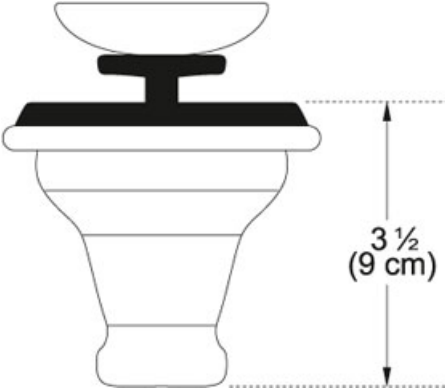

Strainer Basket 900W White | 112.0048.590

FAMILY : Accessories | SERIE : Strainer Basket | MODEL : 900W | FINISH : White | INSTALLATION TYPE : NOT DEFINED

---

**TECHNICAL DATA**

Where to buy	Showroom
Where to buy	Showroom