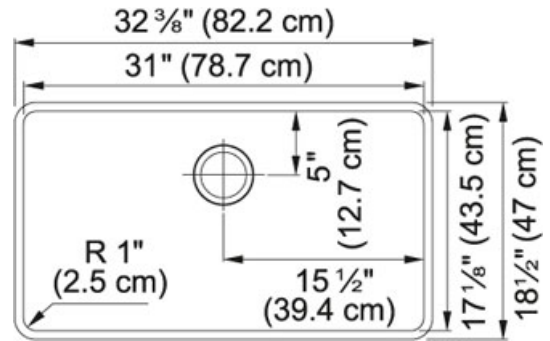

Kubus KBG11031STO Granite Storm | 125.0389.620

FAMILY : **Sinks** | SERIE : **Kubus** | MODEL : **KBG11031STO** | FINISH : **Granite Storm** | INSTALLATION TYPE : **Undermount** |
 STYLE : **Transitional**

TECHNICAL DATA

| | |
|----------------------|----------|
| Minimum Cabinet Size | 36" |
| Drain Opening | 3 1/2" |
| Length overall | 32 3/8" |
| Width overall | 18 1/4" |
| Length of large bowl | 31" |
| Width of large bowl | 17" |
| Depth of large bowl | 9 1/2" |
| Number of Bowls | 1 |
| Type of Material | Granite |
| Where to buy | Showroom |