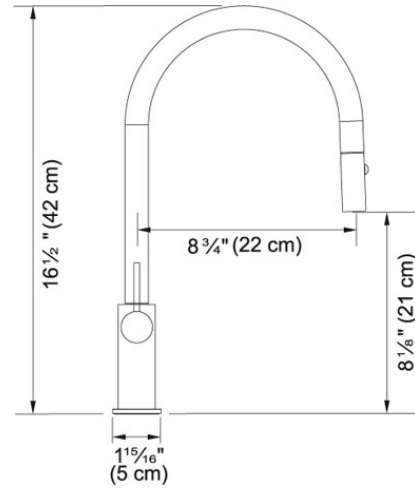

TECHNICAL DATA

Version	Pull-Down Nozzle
Flow Rate	1.75 gpm
Spray Type	Full and Needle Spray
Cartridge	Ceramic Cartridge
Faucet Operation	Side Lever
Countertop hole diameter	1 3/8"
Spout Swivel Range	180 °
Where to buy	Showroom
Where to buy	Showroom