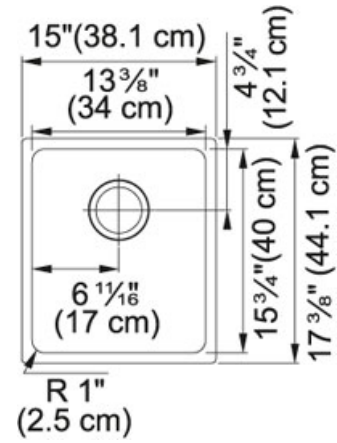

## TECHNICAL DATA

|                      |          |
|----------------------|----------|
| Minimum Cabinet Size | 18"      |
| Drain Opening        | 3 1/2"   |
| Length overall       | 15"      |
| Width overall        | 17 5/16" |
| Depth Overall        | 7 7/8"   |
| Length of large bowl | 13 3/8"  |
| Width of large bowl  | 15 3/4"  |
| Depth of large bowl  | 7 7/8"   |
| Number of Bowls      | 1        |
| Type of Material     | Granite  |
| Where to buy         | Showroom |