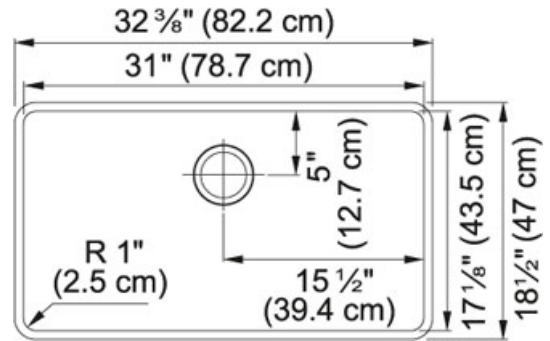

TECHNICAL DATA

Minimum Cabinet Size	36"
Drain Opening	3 1/2"
Length overall	32 3/8"
Width overall	18 1/4"
Length of large bowl	31"
Width of large bowl	17"
Depth of large bowl	9 1/2"
Number of Bowls	1
Type of Material	Granite
Where to buy	Showroom