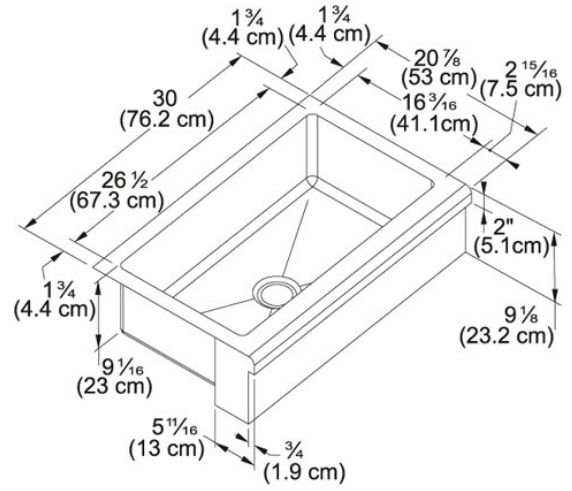

## TECHNICAL DATA

Minimum Cabinet Size	30"
Length overall	30"
Width overall	20 7/8"
Length of large bowl	16 1/8"
Width of large bowl	16 1/8"
Depth of large bowl	9 1/16"
Number of Bowls	1
Type of Material	16-GA-STAINLESS-STEEL
Cut-Out Template	No
Installation Clips	No
Where to buy	Showroom
Where to buy	Showroom