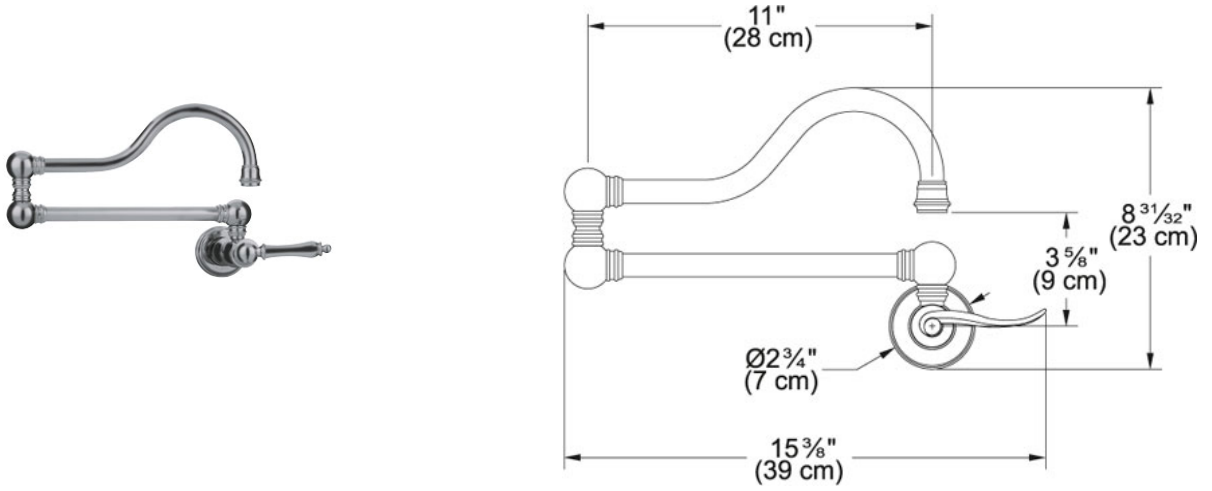

Farm House PF7080a Satin Nickel | 115.0254.393

FAMILY : Faucets | SERIE : Farm House | MODEL : PF7080a | FINISH : Satin Nickel | INSTALLATION TYPE : Faucets | STYLE : Traditional

TECHNICAL DATA

Version	Wall Mounted Pot Filler
Faucet Operation	Side Lever
*	Alternate handles available. Made in the USA. Available in 4 finishes.
Flow Rate	2.2 gpm
Spray Type	Full Spray
Spout Swivel	180 °
Range	
Certifications	Meets AB1953 (CA) and S152 (VT) requirements, IAPMO certified
Where to buy	Showroom
Where to buy	Showroom

Farm House PF7080a Satin Nickel | 115.0254.393

FAMILY : **Faucets** | SERIE : **Farm House** | MODEL : **PF7080a** | FINISH : **Satin Nickel** | INSTALLATION TYPE : **Faucets** | STYLE : **Traditional**