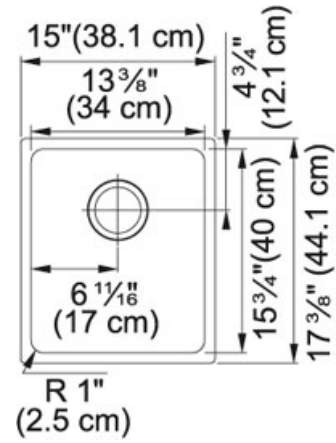

## TECHNICAL DATA

Minimum Cabinet Size	18"
Drain Opening	3 1/2"
Length overall	15"
Width overall	17 5/16"
Depth Overall	7 7/8"
Length of large bowl	13 3/8"
Width of large bowl	15 3/4"
Depth of large bowl	7 7/8"
Number of Bowls	1
Type of Material	Granite
Where to buy	Showroom