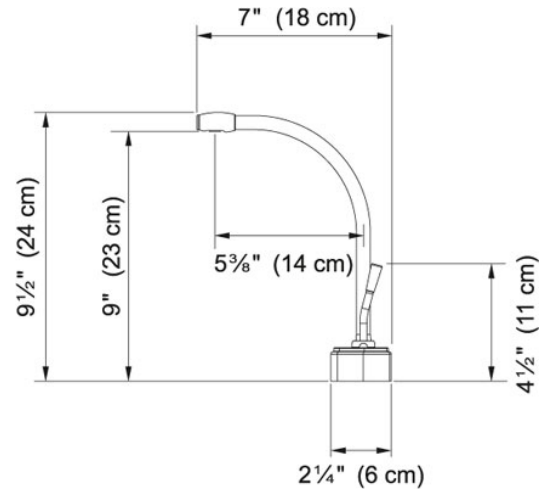

Cold Water Only - DW9000 DW9000 Polished Chrome |

120.0296.745

FAMILY : Point of Use and Filtration | SERIE : Cold Water Only - DW9000 | MODEL : DW9000 | FINISH : Polished Chrome |

INSTALLATION TYPE : Point of Use and Filtration | STYLE : Transitional