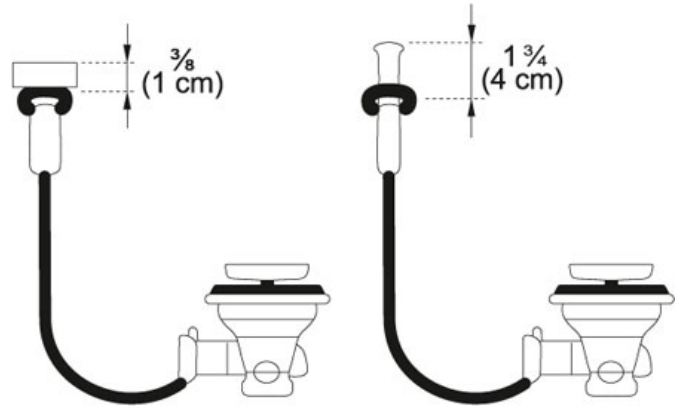

Pop-Up Strainer 900P Polished Chrome | 112.0048.576

FAMILY : Accessories | SERIE : Pop-Up Strainer | MODEL : 900P | FINISH : Polished Chrome | INSTALLATION TYPE : NOT DEFINED

TECHNICAL DATA

Where to buy	Showroom
Where to buy	Showroom