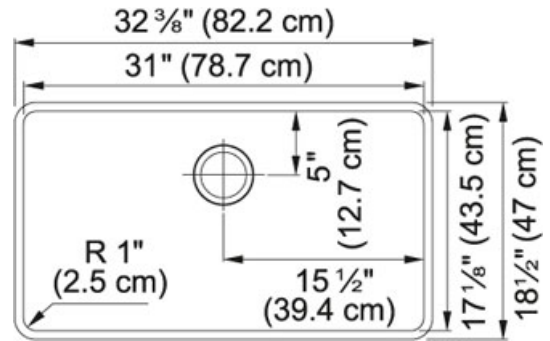

## TECHNICAL DATA

Minimum Cabinet Size	36"
Drain Opening	3 1/2"
Length overall	32 3/8"
Width overall	18 1/4"
Length of large bowl	31"
Width of large bowl	17"
Depth of large bowl	9 1/2"
Number of Bowls	1
Type of Material	Granite
Where to buy	Showroom