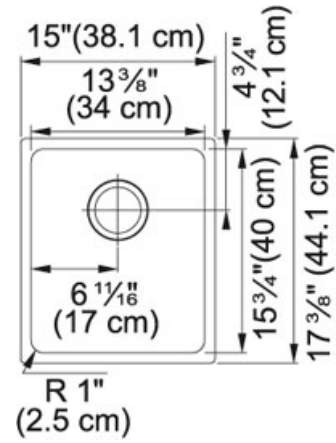

Kubus KBG11013STO Granite Storm | 125.0384.331

FAMILY : Sinks | SERIE : Kubus | MODEL : KBG11013STO | FINISH : Granite Storm | INSTALLATION TYPE : Undermount | STYLE : Transitional

TECHNICAL DATA

Minimum Cabinet Size	18"
Drain Opening	3 1/2"
Length overall	15"
Width overall	17 5/16"
Depth Overall	7 7/8"
Length of large bowl	13 3/8"
Width of large bowl	15 3/4"
Depth of large bowl	7 7/8"
Number of Bowls	1
Type of Material	Granite
Where to buy	Showroom