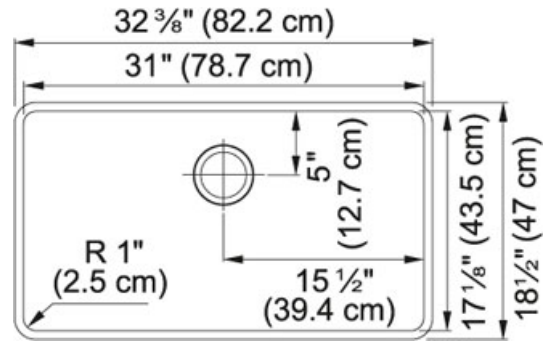

Kubus KBG11031CHA Granite Champagne | 125.0389.622

FAMILY : **Sinks** | SERIE : **Kubus** | MODEL : **KBG11031CHA** | FINISH : **Granite Champagne** | INSTALLATION TYPE : **Undermount** |
 STYLE : **Transitional**

TECHNICAL DATA

Minimum Cabinet Size	36"
Drain Opening	3 1/2"
Length overall	32 3/8"
Width overall	18 1/4"
Length of large bowl	31"
Width of large bowl	17"
Depth of large bowl	9 1/2"
Number of Bowls	1
Type of Material	Granite
Where to buy	Showroom