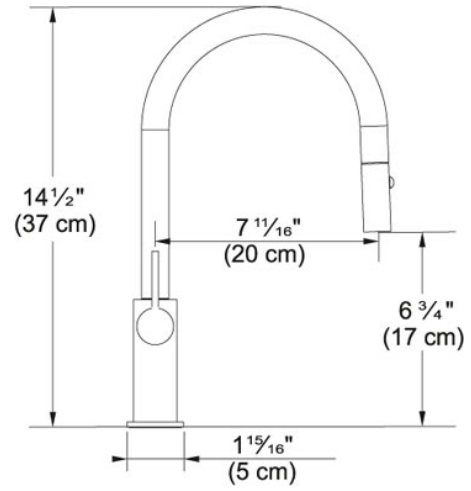

Ambient FFP3180 Satin Nickel | 115.0355.842

FAMILY : **Faucets** | SERIE : **Ambient** | MODEL : **FFP3180** | FINISH : **Satin Nickel** | INSTALLATION TYPE : **Single Hole Installation** | STYLE : **Contemporary**

TECHNICAL DATA

Version	Pull-Down Nozzle
Flow Rate	1.75 gpm
Spray Type	Full and Needle Spray
Cartridge	Ceramic Cartridge
Faucet Operation	Side Lever
Countertop hole diameter	$1\frac{3}{8}"$
Spout Swivel Range	180°
Where to buy	Showroom
Where to buy	Showroom