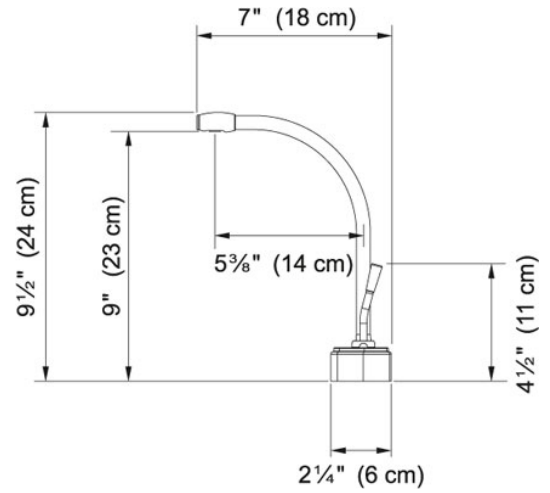

Cold Water Only - DW9000 DW9080 Satin Nickel |

120.0296.751

FAMILY : Point of Use and Filtration | SERIE : Cold Water Only - DW9000 | MODEL : DW9080 | FINISH : Satin Nickel |

INSTALLATION TYPE : Point of Use and Filtration | STYLE : Transitional

TECHNICAL DATA

Version	Cold Water Dispenser
Where to buy	Showroom
Where to buy	Showroom

Cold Water Only - DW9000 DW9080 Satin Nickel |
120.0296.751

FAMILY : Point of Use and Filtration | SERIE : Cold Water Only - DW9000 | MODEL : DW9080 | FINISH : Satin Nickel |
INSTALLATION TYPE : Point of Use and Filtration | STYLE : Transitional