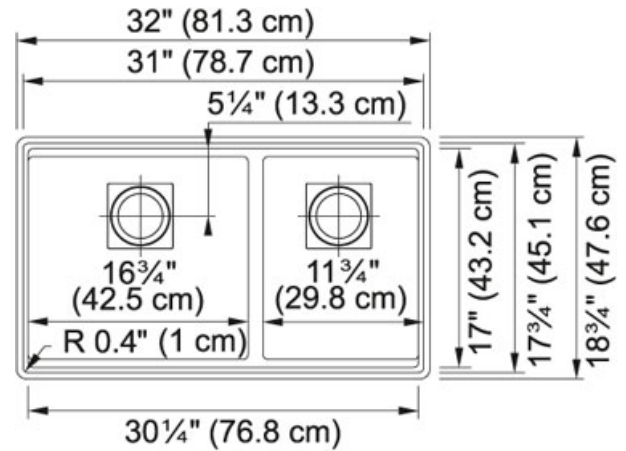

Peak PKG160CHA Granite Champagne | 125.0389.616

FAMILY : Sinks | SERIE : Peak | MODEL : PKG160CHA | FINISH : Granite Champagne | INSTALLATION TYPE : Undermount |
 STYLE : Contemporary

TECHNICAL DATA

Minimum Cabinet Size	36"
Drain Opening	3 1/2"
Length overall	32"
Width overall	18 3/4"
Length of large bowl	17 7/16"
Width of large bowl	17 3/4"
Depth of large bowl	9 1/2"
Length of small bowl	12 7/16"
Width of small bowl	17 3/4"
Depth of small bowl	9 1/2"
Number of Bowls	2
Type of Material	Granite
Where to buy	Showroom