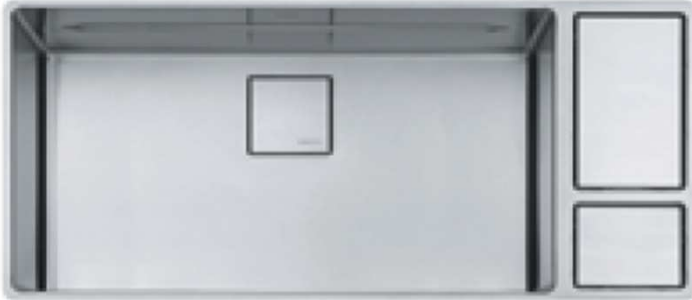

**Spec Sheet****Chef Center****CUX11031-W****Technical Features / Nominal Dimensions**

Overall Sink Size (OD)	41 5/8" x 18 7/8" x 10"	Bowl Size (ID)	31 5/8" x 16 1/8" x 9"
Bowl Depth (ID)	9"	Cut Out Size	39 7/8" x 17 1/8"
Anti Noise Pads	Yes	Sound Coating	Yes
Minimum Cabinet	45"	Drain Measurement	3 1/2"
Installation Type	Undermount	Code Approvals	UPC & cUPC
Packed Weight	60 lbs	Box Dimensions	15-3/4 x 26-3/4 x 44
Clips	Included	Template	Included
Warranty	Limited Lifetime	Material	Type 304 18 Gauge SS