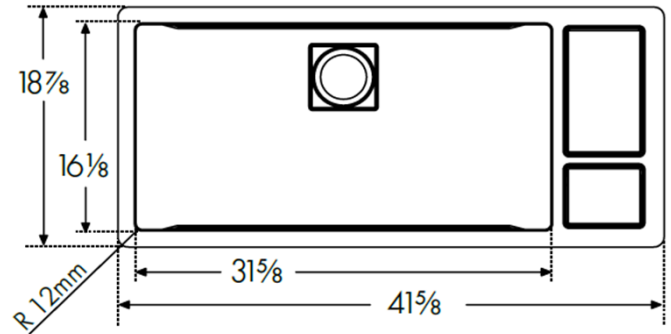

**Spec Sheet****Chef Center****CUX11031-W****Technical Features / Nominal Dimensions**

Overall Sink Size (OD)	41 5/8" x 18 7/8" x 10"	Bowl Size (ID)	31 5/8" x 16 1/8" x 9"
Bowl Depth (ID)	9"	Cut Out Size	39 7/8" x 17 1/8"
Anti Noise Pads	Yes	Sound Coating	Yes
Minimum Cabinet	45"	Drain Measurement	3 1/2"
Installation Type	Undermount	Code Approvals	UPC & cUPC
Packed Weight	60 lbs	Box Dimensions	15-3/4 x 26-3/4 x 44
Clips	Included	Template	Included
Warranty	Limited Lifetime	Material	Type 304 18 Gauge SS