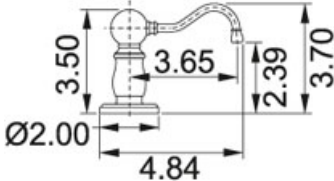

Soap dispenser SD6000 Polished Chrome | 119.0191.630

FAMILY : Kitchen solutions | SERIE : Soap dispenser | MODEL : SD6000 | FINISH : Polished Chrome | INSTALLATION TYPE : Soap Dispenser

TECHNICAL DATA

Soap dispenser SD6000 Polished Chrome | 119.0191.630

FAMILY : **Kitchen solutions** | SERIE : **Soap dispenser** | MODEL : **SD6000** | FINISH : **Polished Chrome** | INSTALLATION TYPE : **Soap Dispenser**

RELATED PARTS

115.0067.294
