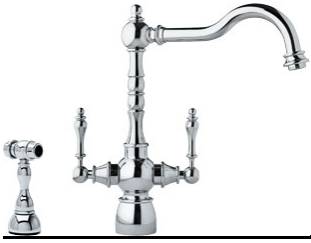

Soap dispenser SD6000 Polished Chrome | 119.0191.630

FAMILY : Kitchen solutions | SERIE : Soap dispenser | MODEL : SD6000 | FINISH : Polished Chrome | INSTALLATION TYPE : Soap Dispenser

TECHNICAL DATA

Soap dispenser SD6000 Polished Chrome | 119.0191.630

FAMILY : **Kitchen solutions** | SERIE : **Soap dispenser** | MODEL : **SD6000** | FINISH : **Polished Chrome** | INSTALLATION TYPE : **Soap Dispenser**

RELATED PARTS

115.0067.294
